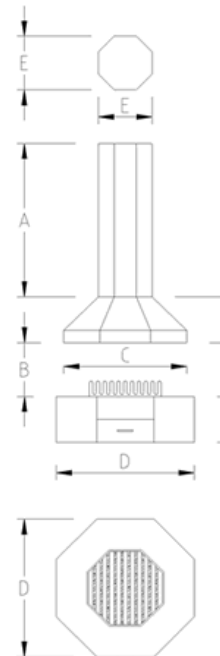

ALPINE FULL OCTAGONAL UNIT

ALPINE FULL OCTAGONAL UNIT									HEATING AREA m³
MODEL	A	B	C	D	E	F	G	H	WOOD/ANTRACITE
600	3600	355	610	740	245	310	255	300	120
800	3600	330	815	920	340	310	325	375	150
1000	3600	460	1025	1225	425	415	390	500	240