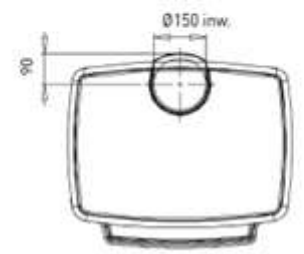

designed to be different

DRU64CB

| | |
|------------------------|---|
| MODEL | DRU64CB |
| Dimensions (W x H x D) | 650 x 750 x 565mm |
| Maximum Output | 11kW |
| Heating Capacity | 430m³ |
| Fuel | Wood Burning |
| Flue Diameter | 150Ø |
| Net Weight | 180kg |
| Efficiency | 75% |
| Colours Options | Cast Iron Anthracite/Ivory/Brown |