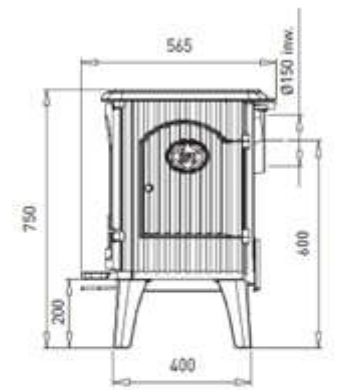

designed to be different

DRU64CB

| | |
|------------------------|---|
| MODEL | DRU64CB |
| Dimensions (W x H x D) | 650 x 750 x 565mm |
| Maximum Output | 11kW |
| Heating Capacity | 430m³ |
| Fuel | Wood Burning |
| Flue Diameter | 150Ø |
| Net Weight | 180kg |
| Efficiency | 75% |
| Colours Options | Cast Iron Anthracite/Ivory/Brown |