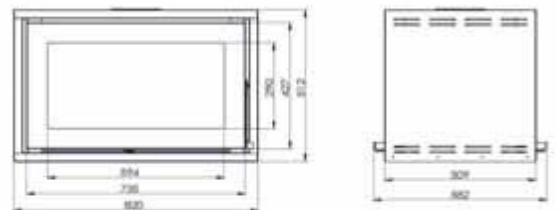

Canature Taurus P3 F-DI Double Sided Insert

- W x H x D: 820 x 512 x 509
- Max Capacity: 13kW
- Heatable Area: 450m³
- Outlet Ø: 153mm
- Fuel: Wood Burning

(Double sided, can be used as an insert of freestanding unit)