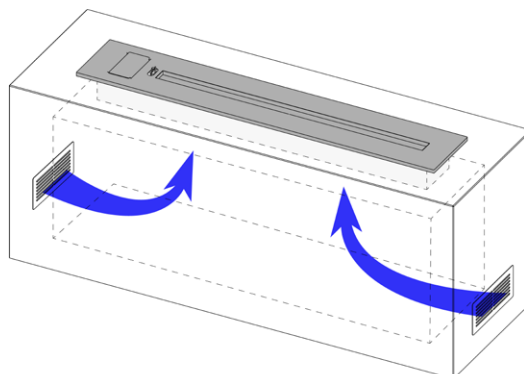

FIREPLACE FINISHES

Stainless Frame
Ti led Back

Stainless Frame
Plain Back

BURNER FINISHES

White Ceramic
Pebbles

Black Ceramic
Coals

Aztec Gold
Glass

Azure Blue
Glass

Crystal Clear
Glass

Diamond Black
Glass