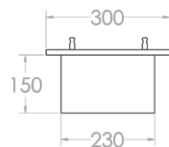

Drop-In Fireplace

- VFDI 800-1200 -

The Drop-In Fireplace is ideal for heating up large open-plan spaces, with its sleek and minimalistic design.

The Drop-In Fireplace comes together through the use of brushed stainless steel, heat resistant coatings, tempered fireglass and tasteful design application.

Available in three sizes for medium sized to extremely large open-plan spaces, the Drop-In fireplace is able to comfortably heat up 108m², 131m² and 163m² spaces respectively

CUT OUT SIZE

MODEL	SIZE (A)	SIZE (B)
VFDI-800	780	720
VFDI-1000	980	920
VFDI-1200	1180	1120

2x VENT PANELS INCLUDED

SAFETY, STYLE & QUALITY THAT LASTS

CHAD-O-CHEF
Lifestyle products

Since 1983

Drop-In Fireplace

- VFDI 800-1200 -

SPECIFICATIONS

Model	VFDI800	VFDI1000	VFDI1200
Gas type	LPG or Nat.	LPG or Nat.	LPG or Nat.
Operating pres.	2,8 kPa	2,8 kPa	2,8 kPa
Min Regu. size	2 kg/hr	2 kg/hr	2 kg/hr
Max. gas cons.	0.64 kg/hr	0.75 kg/hr	0.84 kg/hr
Max. mJ input	36 mJ/hr	37.5 mJ/hr	49 mJ/hr
Max. kW input	9 kW/hr	10.6 kW/hr	12 kW/hr
Gas inlet con.	Ø8mm comp.	Ø8mm comp.	Ø8mm comp.
Ignition	Piezo Spark	Piezo Spark	Piezo Spark
ODS (Pilot jet)	min 18.5% O ₂	min 18.5% O ₂	min 18.5% O ₂
Coals	14	22	24
Pebbles	12	18	20
Min. Room size	97m ³	101m ³	132m ³
Max. Room size	399m ³	416m ³	544m ³