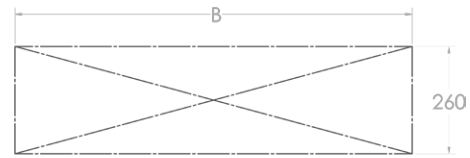

Drop-In Fireplace

- VFDI 800-1200 -

The Drop-In Fireplace is ideal for heating up large open-plan spaces, with its sleek and minimalistic design.

The Drop-In Fireplace comes together through the use of brushed stainless steel, heat resistant coatings, tempered fireglass and tasteful design application.

Available in three sizes for medium sized to extremely large open-plan spaces, the Drop-In fireplace is able to comfortably heat up 108m², 131m² and 163m² spaces respectively

CUT OUT SIZE

MODEL	SIZE (A)	SIZE (B)
VFDI-800	780	720
VFDI-1000	980	920
VFDI-1200	1180	1120