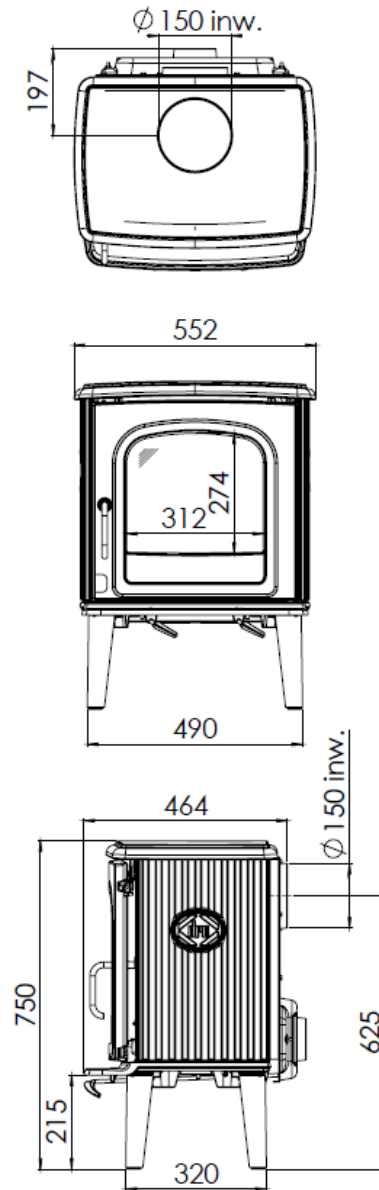

## DRU55CB

- W x H x D: 522 x 750 x 464
- Max Capacity: 8kW
- Heatable Area: m<sup>3</sup>
- Outlet Ø: 150mm
- Weight: -kg
- Fuel: Wood
- Colour Option: Anthracite, Enamel: ivory, charcoal, majolica brown

**DRU 55**