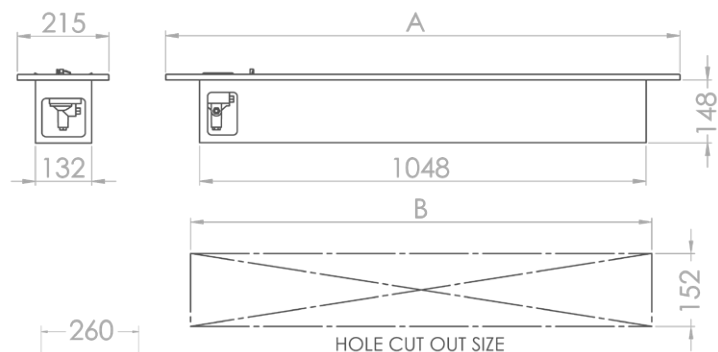

# Flameline Drop-In

- VFSL 800-1600 -

The Flameline Drop-In Fireplace features an elegant & minimalistic, fully Stainless Steel form factor. Embracing Avant-Garde styling found in modern homes.

Leading aesthetics is accompanied by a brand new burner design, aimed at lowering Gas consumption and improving heat output.

Available in three sizes for medium to large open-plan spaces, the Flameline Drop-In fireplace comfortably heats up 70m<sup>2</sup>, 147m<sup>2</sup> and 181m<sup>2</sup> spaces respectively.

2x VENT PANELS INCLUDED

MODEL	SIZE (A)	SIZE (B)
VFSL-800	760	620
VFSL-1200	1210	1070
VFSL-1600	1660	1520

SAFETY, STYLE & QUALITY THAT LASTS

**CHAD-O-CHEF**  
Lifestyle products

Since 1983