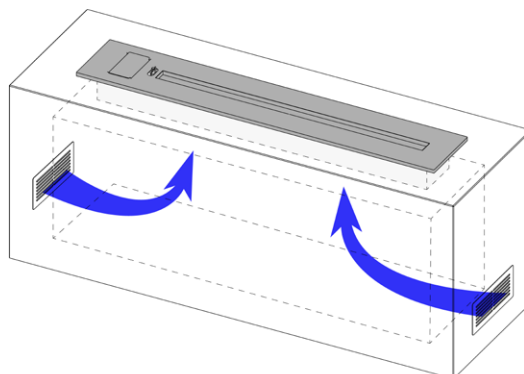

FIREPLACE FINISHES

Stainless Frame

Black Frame

BURNER FINISHES

Aztec Gold Glass

Azure Blue Glass

Crystal Clear Glass

Diamond Black Glass

Mix 'n Match Glass

Mix 'n Match Glass