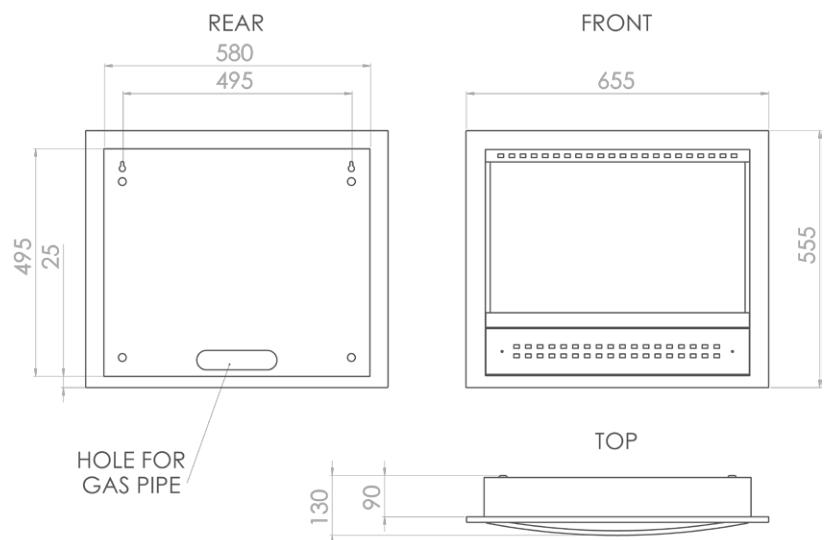

SAFETY, STYLE & QUALITY THAT LASTS

Since 1983
CHAD-O-CHEF
Lifestyle products