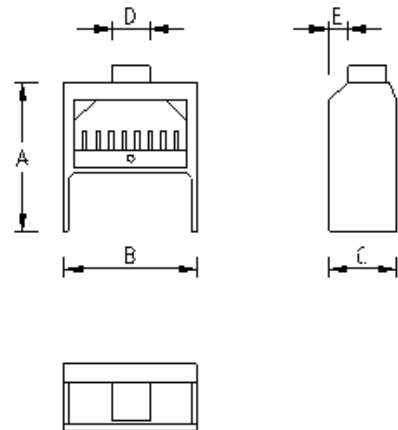

HOME FIRE SLIMLINE FREESTANDING UNIT

SLIMLINE FREESTANDING UNIT

SLIMLINE FREESTANDING UNIT							HEATING AREA m <sup>3</sup>
MODEL	A	B	C	D	E	F	WOOD/ANTRACITE
600	915	610	420	180	195	3600	120
700	915	710	420	220	150	3600	150