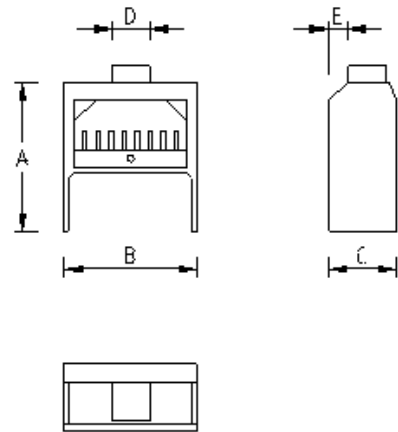

HOME FIRE SLIMLINE FREESTANDING UNIT

SLIMLINE FREESTANDING UNIT

SLIMLINE FREESTANDING UNIT							HEATING AREA m <sup>3</sup>
MODEL	A	B	C	D	E	F	WOOD/ANTRACITE
600	915	610	420	180	195	3600	120
700	915	710	420	220	150	3600	150