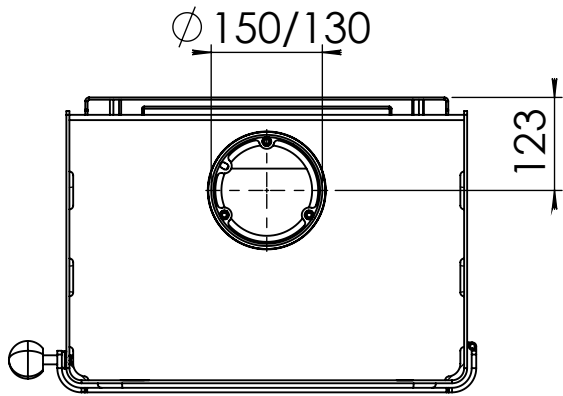

Jens low

- **W X H X D** = 530 x 720 x 378
- **Max Capacity** = 4-8kW
- **Heatable Area** = 290m³
- **Outlet Ø** = 150mm
- **Weight** = 115kg
- **Fuel** = Wood Burning

Kachel
Type **Jens Low EA**

Eenheid
Units mm