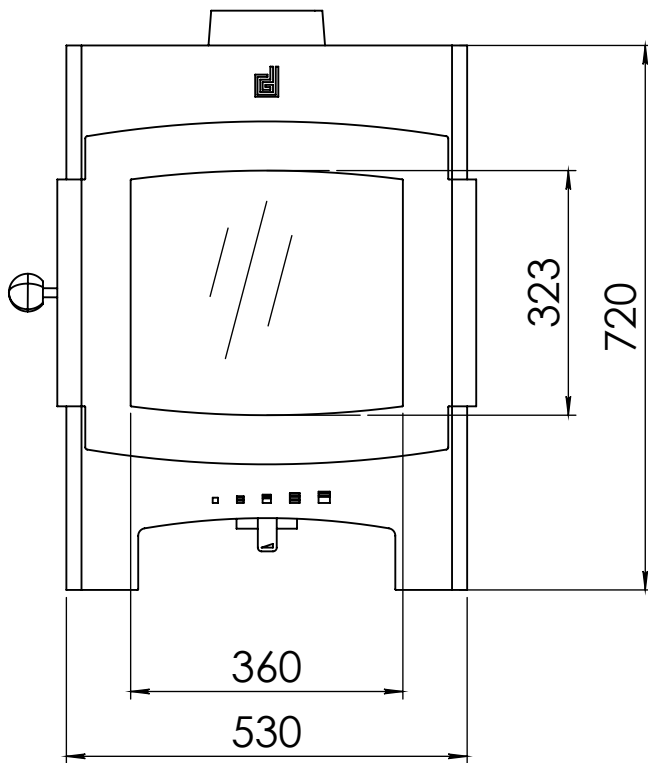

Jens low

- **W X H X D** = 530 x 720 x 378
- **Max Capacity** = 4-8kW
- **Heatable Area** = 290m³
- **Outlet Ø** = 150mm
- **Weight** = 115kg
- **Fuel** = Wood Burning

Kachel
Type **Jens Low EA**

Eenheid
Units mm