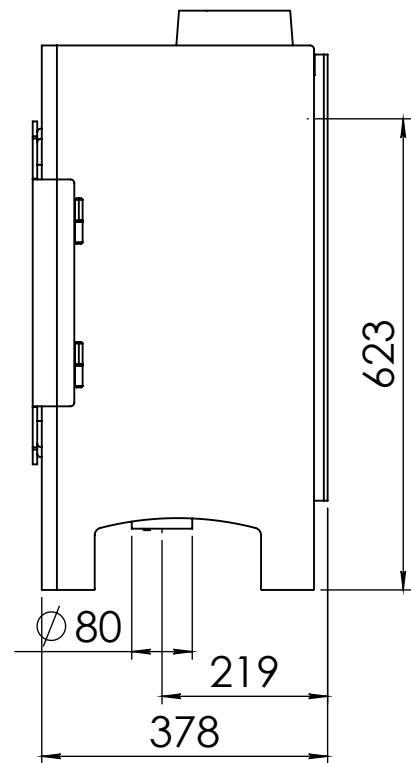

Jens low

- **W X H X D** = 530 x 720 x 378
- **Max Capacity** = 4-8kW
- **Heatable Area** = 290m³
- **Outlet Ø** = 150mm
- **Weight** = 115kg
- **Fuel** = Wood Burning

Kachel
Type **Jens Low EA**

Eenheid
Units mm