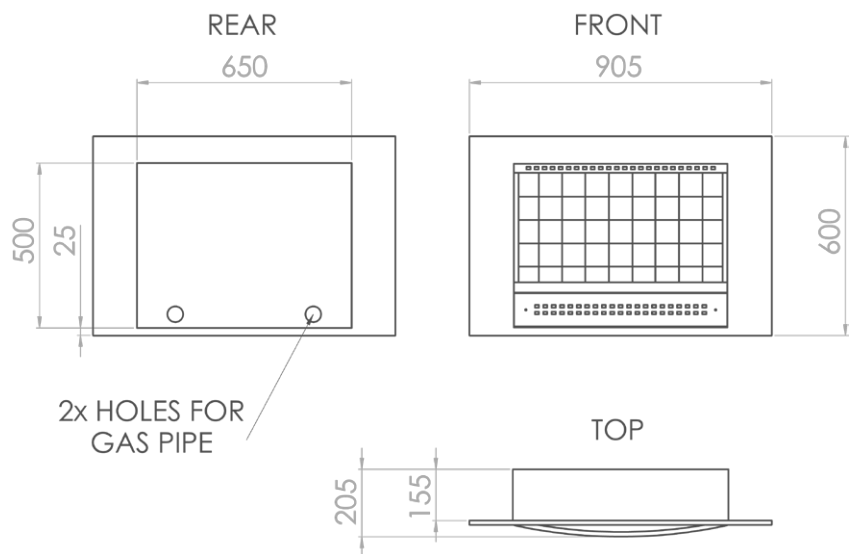

The Picture Fireplace utelises brushed stainless steel, heat resistant coatings, tempered fireglass and tasteful design application, to heat up spaces in homes up to 72m².

SAFETY, STYLE & QUALITY THAT LASTS

Since 1983
CHAD-O-CHEF
Lifestyle products

Picture Fireplace

- VFP 700 -

SPECIFICATIONS

<i>Model</i>	VFP700
<i>Gas type</i>	LPG or Nat.
<i>Operating pressure</i>	2,8 kPa
<i>Min Regulator size</i>	2 kg/hr
<i>Max. gas consumption</i>	0.42 kg/hr
<i>Max. mJ input</i>	21 mJ/hr
<i>Max. kW input</i>	6 kW/hr
<i>Gas inlet connection</i>	Ø8mm comp.
<i>Ignition</i>	Piezo Spark
<i>ODS (Pilot jet)</i>	min 18.5% O ₂
<i>Coals</i>	7
<i>Pebbles</i>	7
<i>Min. Room size</i>	56m ³
<i>Max. Room size</i>	233m ³

INSTALLATION INSTRUCTIONS

The Picture Fireplace is best viewed at standing height and is designed to fit into an aperture left in a wall that is 160-200mm deep. The hole can also be in a box, built off of an existing wall.

There are two holes positioned in the back of the fireplace for a gas pipe to be led into the fireplace.

The shallow depth of the Picture Fireplace means it is easily added into existing homes without taking up too much space into a pre-existing living area.