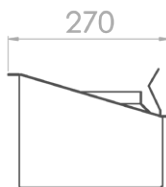

Universal Grate

- VFG 600-1000 -

*Universal Grate does not include Mantle Piece or Fireplace

The Universal Grate Fireplace adds the rustic feeling of a traditional fire grate to the home. All be it with the ease of the modern flueless gas operation.

Powder coated steel, merged with timeless white or black ceramic finishes and a touch of magic, come together to create rustic ambience.

The Universal Grate is available in multiple sizes to fit any fireplace.

MODEL	SIZE (A)
VFG-600	550
VFG-700	650
VFG-800	750
VFG-1000	950

SAFETY, STYLE & QUALITY THAT LASTS

CHAD-O-CHEF
Lifestyle products

Since 1983