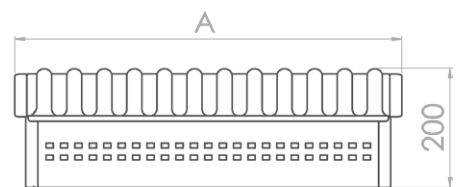

MODEL	SIZE (A)
VFG-600	550
VFG-700	650
VFG-800	750
VFG-1000	950