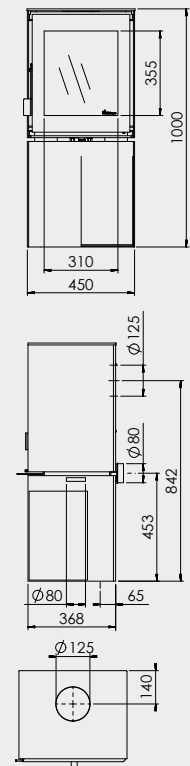

Modivar 5^{EA/RS} is a new, modular wood stove with a choice of log storage compartments and plateaus. The large window provides an expansive view of the fire, while the easy-to-use air slide ensures simple control. In addition, the flue can be connected to the top or rear of the stove.

Specifications:

- Choice of log storage compartments or plateaus
- Top or rear flue connection
- Accessories: stove heat shield, external air connection, adaptor Ø 125-130 mm (120 or 1000 mm), various flue materials, floor plates
- Integral door handle
- Also available in RS (room sealed) version, for passive houses
- Average heat capacity 4-6 kW
- Energy efficiency 82%

Modivar 5^{EA/RS}, Store Corner