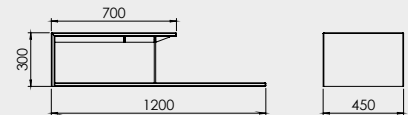

Convenience

Dik Geurts stoves give you one simple air slide with control over three settings. The primary ventilation is for igniting the fire, the secondary ventilation for burning the waste gases and the air-washed glass always keeps the window clean.

Suitable for all situations

The Modivar 5^{EA/RS} offers the option of an external air connection, which ensures that the oxygen for combustion comes from outside, making it ideal for well-insulated homes. The RS (room sealed) version is a good solution for passive houses, because it is almost completely airtight.

Modivar 5^{EA/RS}, Floating Plateau