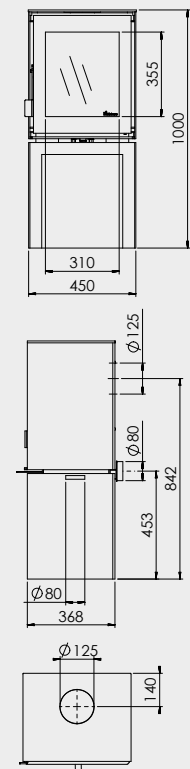

Exceptional as well as functional

The robust design of Dik Geurts is reflected in the Modivar 5^{EA/RS}. The sleek, dark finish, the choice of a log storage compartment or plateau and the easy to use air slide make it exceptional as well as functional. It all adds up to a unique addition to the already extensive Dik Geurts range.

Clean combustion and high efficiency

The interior of the Modivar 5^{EA/RS} is made of heat retaining vermiculite, this ensures rapid heating and greater heat retention. The results: clean combustion, high efficiency and adherence to the strictest emission requirements.