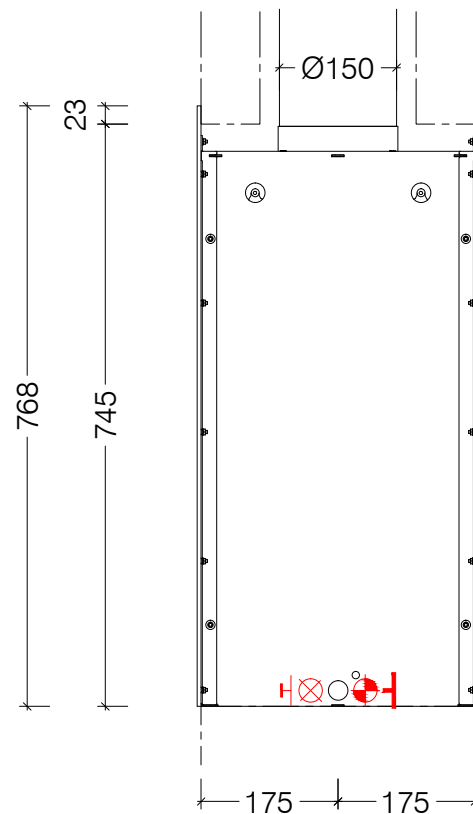

Top View

Front View

 Gas supply by specialist into side of unit for line burner

 Electrical supply by specialist into side of unit for igniter

Side View

Element 80 - Built In Double Sided