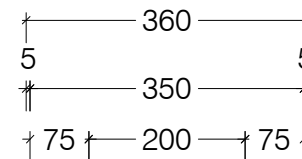

Top View

Front View

 Gas supply by specialist into side of unit for line burner

 Electrical supply by specialist into side of unit for igniter

Side View

Element 80 - Built In Double Sided