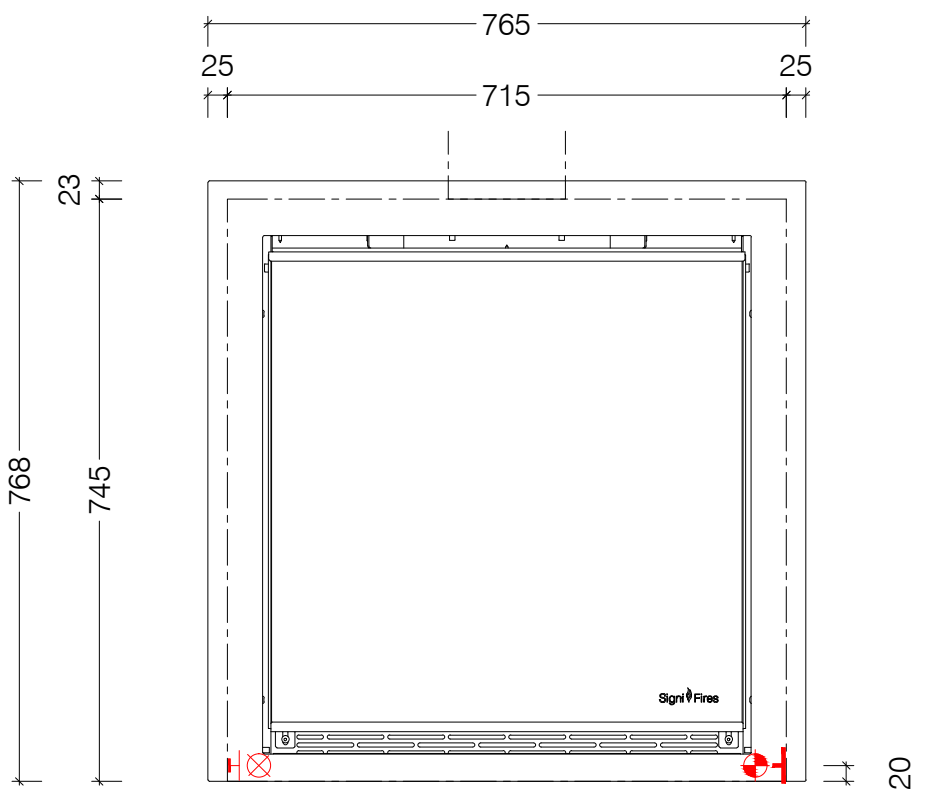

Top View

Front View

 Gas supply by specialist into side of unit for line burner

 Electrical supply by specialist into side of unit for igniter

Side View

Element 80 - Built In Double Sided