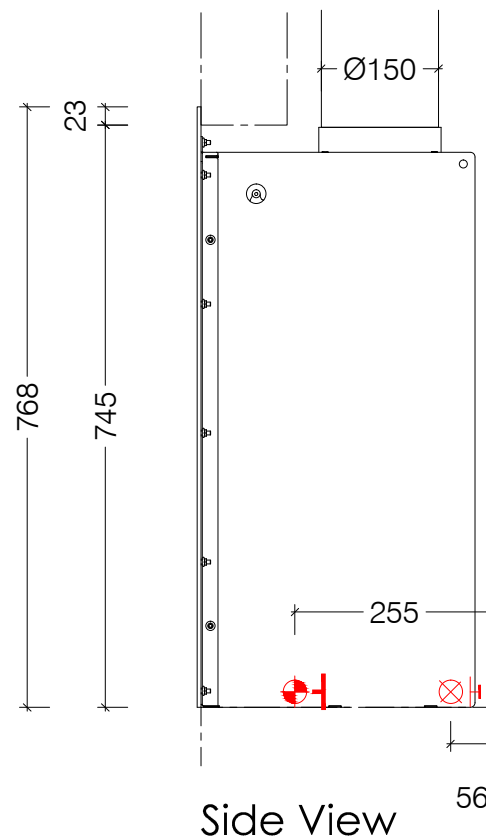

Top View

Front View

Gas supply by specialist into back of unit for line burner

Electrical supply by specialist into left or right side of unit for igniter

Side View

## Element 80 - Built In Single Sided