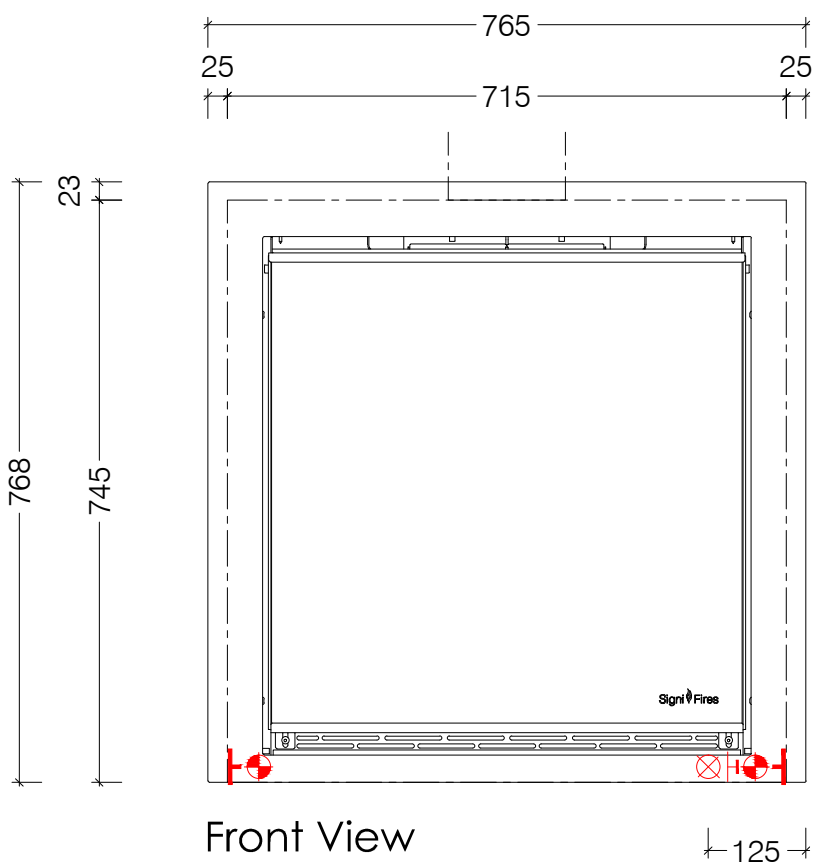

Top View

Front View

Gas supply by specialist into back of unit for line burner

Electrical supply by specialist into left or right side of unit for igniter

Side View

## Element 80 - Built In Single Sided