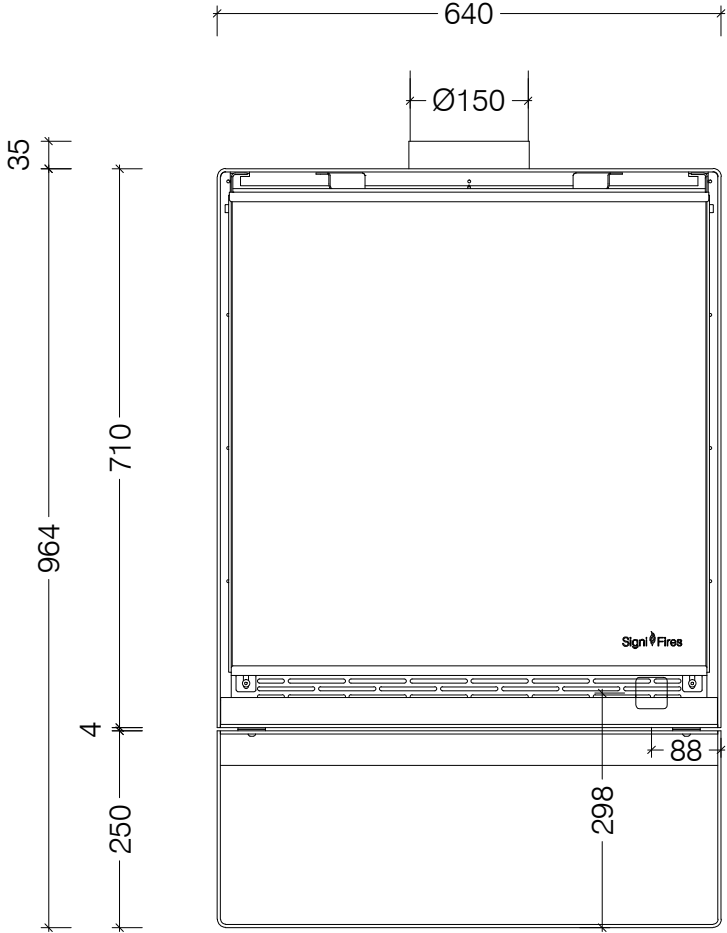

Top View

Gas supply by specialist into back of unit for line burner

Electrical supply by specialist into back of unit for igniter

Front View

Side View

## Element 80 - Freestanding Single Sided