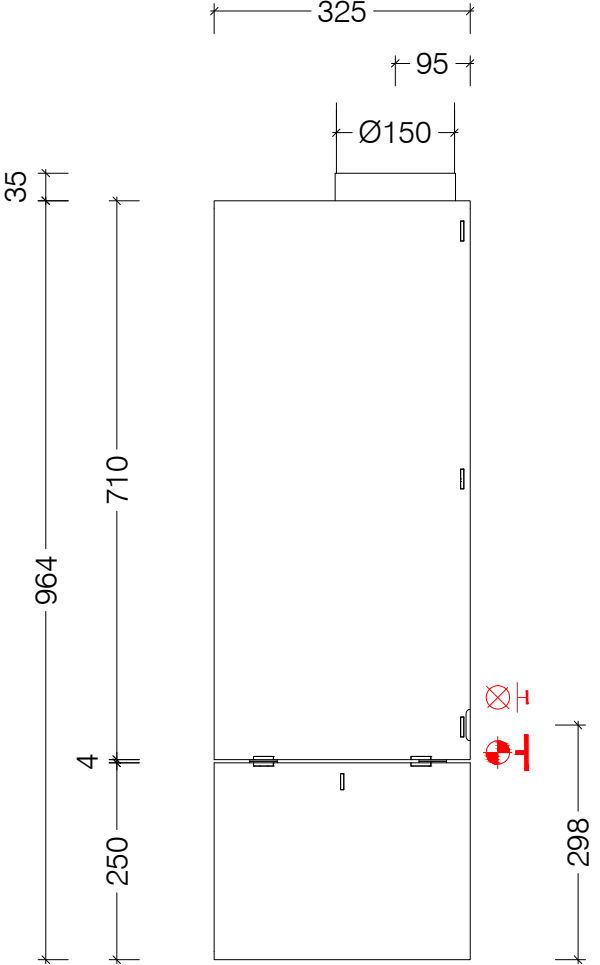

Top View

Gas supply by specialist into back of unit for line burner

Electrical supply by specialist into back of unit for igniter

Front View

Side View

## Element 80 - Freestanding Single Sided