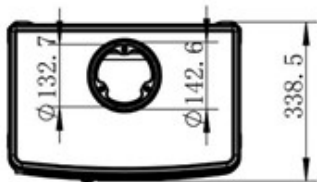

Model: WIKING - 1404E

Full cast iron, closed combustion fireplace. Unit includes ashpan and riddling grate
3 year limited warranty

PRODUCT SPECIFICATION

Nominal heat output (kW):	7kW
Maximum heat output (kW):	9kW
Heating capacity (m2):	±100-130
Fuel:	Woodburning
Dimensions HxWxD:	559x490x339mm
Net weight (kg):	84kg
Appliance pipe adaptor:	n/a 125mm pipe + 1m 6mm rope or 130-150 Appliance adaptor to use 150dia pipe
Flue pipe diameter:	125mm
Pipe connection:	Top & Rear
Glass size:	354x285mm