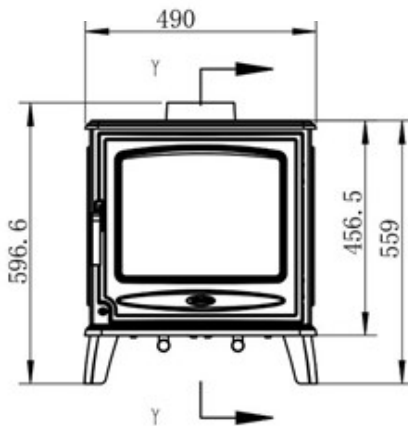

Model: WIKING - 1404E

Full cast iron, closed combustion fireplace. Unit includes ashpan and riddling grate
3 year limited warranty

PRODUCT SPECIFICATION

Nominal heat output (kW):	7kW
Maximum heat output (kW):	9kW
Heating capacity (m2):	±100-130
Fuel:	Woodburning
Dimensions HxWxD:	559x490x339mm
Net weight (kg):	84kg
Appliance pipe adaptor:	n/a 125mm pipe + 1m 6mm rope or 130-150 Appliance adaptor to use 150dia pipe
Flue pipe diameter:	125mm
Pipe connection:	Top & Rear
Glass size:	354x285mm