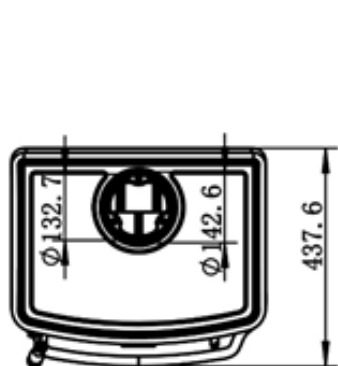

## Model: WIKING - HB

Full cast iron, closed combustion fireplace. Unit includes ashpan and riddling grate  
3 year limited warranty

### PRODUCT SPECIFICATION

Nominal heat output (kW):	8kW
Maximum heat output (kW):	10kW
Heating capacity (m <sup>2</sup> ):	±100-130
Fuel:	Multifuel
Dimensions HxWxD:	578x510x438mm
Net weight (kg):	102kg
Appliance pipe adaptor:	n/a add 1m 6mm rope
Flue pipe diameter:	125mm
Pipe connection:	Top & Rear
Glass size:	373x250mm