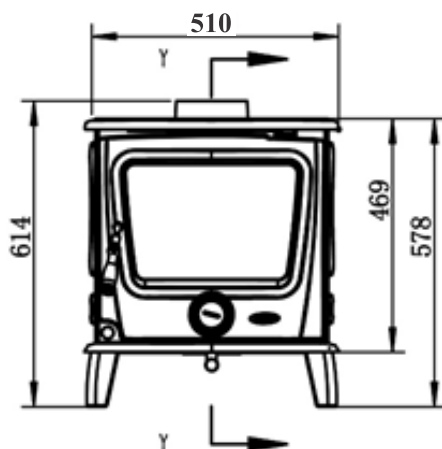

## Model: WIKING - HB

Full cast iron, closed combustion fireplace. Unit includes ashpan and riddling grate  
3 year limited warranty

### PRODUCT SPECIFICATION

Nominal heat output (kW):	8kW
Maximum heat output (kW):	10kW
Heating capacity (m <sup>2</sup> ):	±100-130
Fuel:	Multifuel
Dimensions HxWxD:	578x510x438mm
Net weight (kg):	102kg
Appliance pipe adaptor:	n/a add 1m 6mm rope
Flue pipe diameter:	125mm
Pipe connection:	Top & Rear
Glass size:	373x250mm