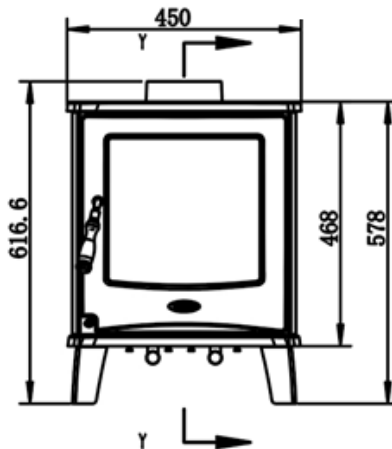

Model: WIKING - S105HEU2

Full cast iron, closed combustion fireplace. Unit includes ashpan and riddling grate
3 year limited warranty

Y-Y

PRODUCT SPECIFICATION

Nominal heat output (kW):	5kW
Maximum heat output (kW):	7kW
Heating capacity (m ²):	±65-91
Fuel:	Woodburning
Dimensions HxWxD:	578x450x396mm
Net weight (kg):	92kg
Appliance pipe adaptor:	n/a add 1m 6mm Rope
Flue pipe diameter:	125mm
Pipe connection:	Top & Rear
Glass size:	308x302mm