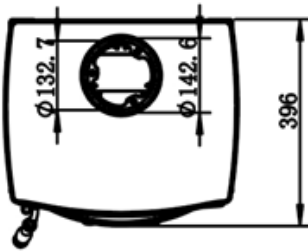

Model: WIKING - S105HEU2

Full cast iron, closed combustion fireplace. Unit includes ashpan and riddling grate
3 year limited warranty

Y-Y

PRODUCT SPECIFICATION

Nominal heat output (kW):	5kW
Maximum heat output (kW):	7kW
Heating capacity (m ²):	±65-91
Fuel:	Woodburning
Dimensions HxWxD:	578x450x396mm
Net weight (kg):	92kg
Appliance pipe adaptor:	n/a add 1m 6mm Rope
Flue pipe diameter:	125mm
Pipe connection:	Top & Rear
Glass size:	308x302mm