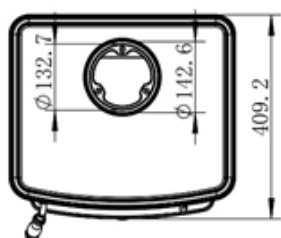

Model: WIKING - T1202U

Full cast iron, closed combustion fireplace. Unit includes ashpan and riddling grate
3 year limited warranty

PRODUCT SPECIFICATION

Nominal heat output (kW):	6kW
Maximum heat output (kW):	8kW
Heating capacity (m2):	±78-104
Fuel:	Woodburning
Dimensions HxWxD:	598x455x410mm
Net weight (kg):	92kg
Appliance pipe adaptor:	n/a 125mm pipe + 1m 6mm rope or 130- 150 Appliance adaptor to use 150dia pipe
Flue pipe diameter:	125mm
Pipe connection:	Top & Rear
Glass size:	286x264mm