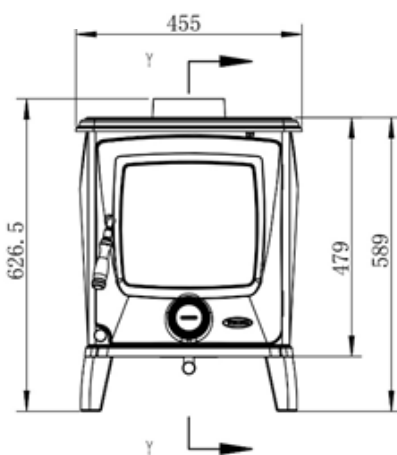

Model: WIKING - T1202U

Full cast iron, closed combustion fireplace. Unit includes ashpan and riddling grate
3 year limited warranty

PRODUCT SPECIFICATION

Nominal heat output (kW):	6kW
Maximum heat output (kW):	8kW
Heating capacity (m2):	±78-104
Fuel:	Woodburning
Dimensions HxWxD:	598x455x410mm
Net weight (kg):	92kg
Appliance pipe adaptor:	n/a 125mm pipe + 1m 6mm rope or 130- 150 Appliance adaptor to use 150dia pipe
Flue pipe diameter:	125mm
Pipe connection:	Top & Rear
Glass size:	286x264mm