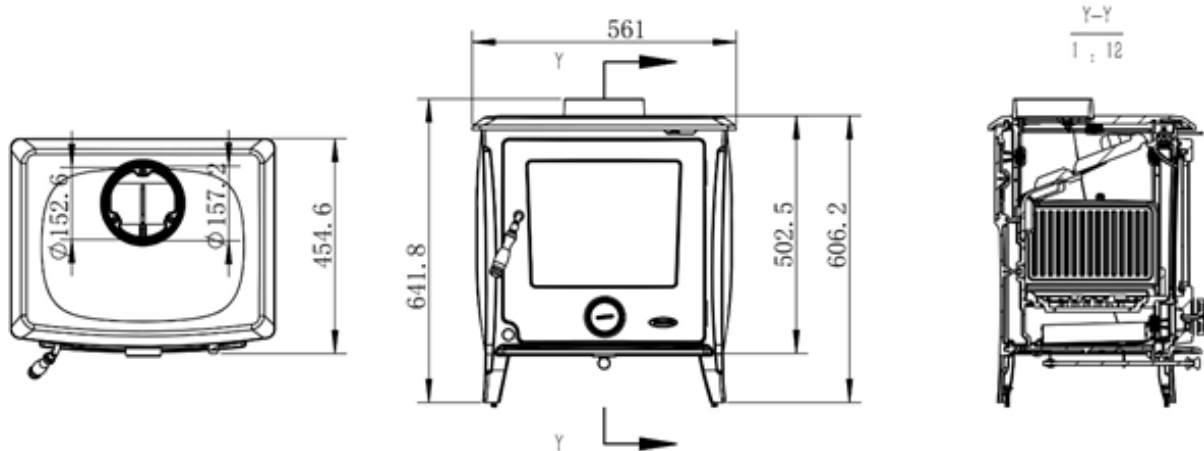

Model: WIKING - T1204

Full cast iron, closed combustion fireplace. Unit includes ashpan and riddling grate
3 year limited warranty

PRODUCT SPECIFICATION

Nominal heat output (kW):	9kW
Maximum heat output (kW):	11kW
Heating capacity (m2):	±117-143
Fuel:	Multifuel
Dimensions HxWxD:	607x561x455mm
Net weight (kg):	126kg
Appliance pipe adaptor:	n/a add 1m 6mm Rope
Flue pipe diameter:	150mm
Pipe connection:	Top & Rear
Glass size:	342x281mm