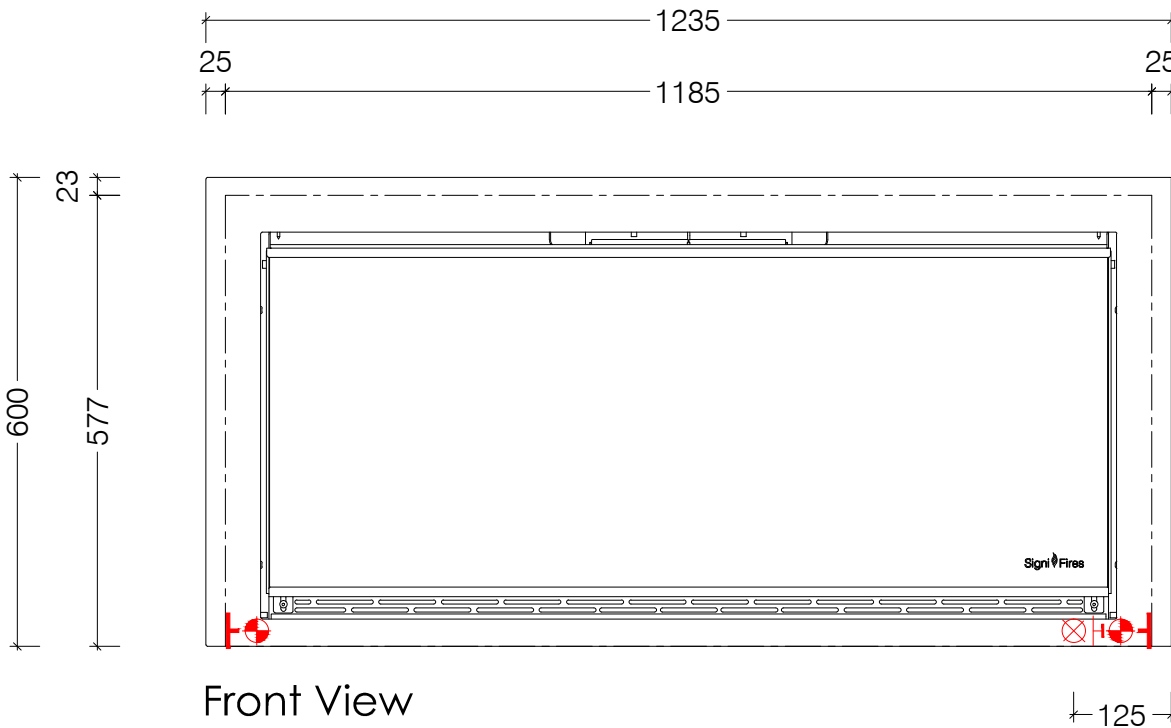

Top View

 Electrical supply by specialist into left or right side of unit for igniter

 Gas supply by specialist into back of unit for line burner

Front View

Side View

Element 120 FL - Built In Single Sided