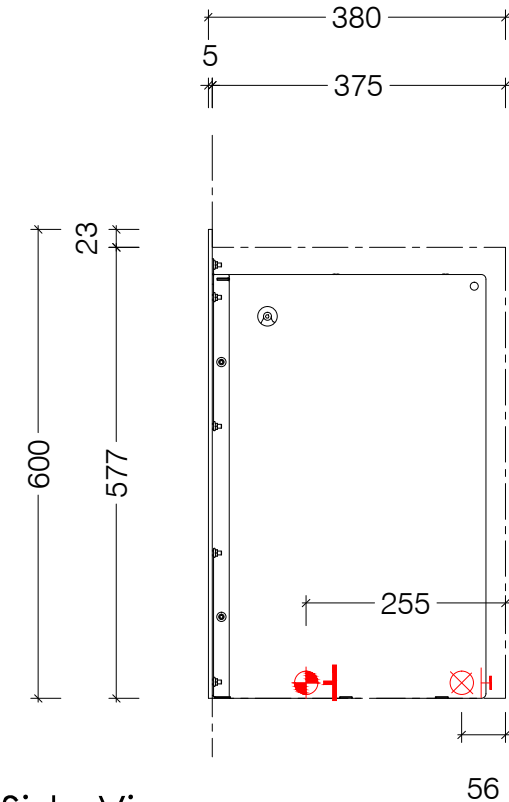

Top View

 Electrical supply by specialist into left or right side of unit for igniter

 Gas supply by specialist into back of unit for line burner

Front View

Side View

Element 120 FL - Built In Single Sided