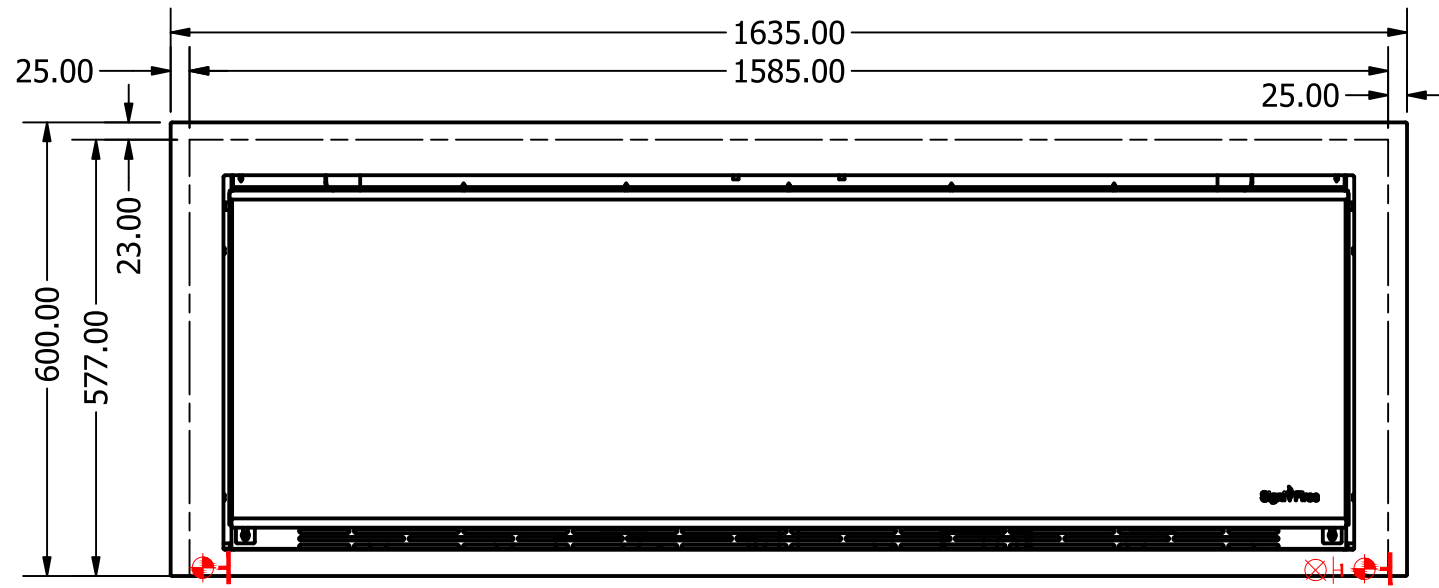

Top View

-  Electrical supply by specialist into side of unit for igniter
-  Gas supply by specialist into side of unit for line burner

Front View

Side View

Element 160 FL - Built In Single Sided

© This drawing is copyright and remains the property of Signi Fires. It may not be retained, copied or used without written consent.