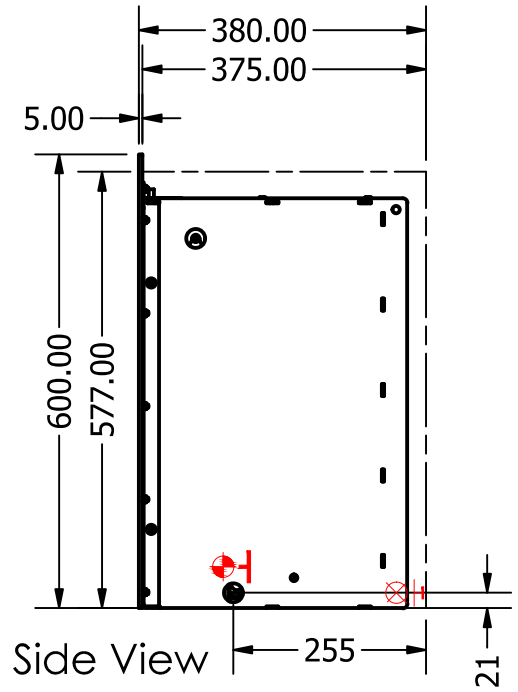

Top View

-  Electrical supply by specialist into side of unit for igniter
-  Gas supply by specialist into side of unit for line burner

Front View

Side View

Element 160 FL - Built In Single Sided

© This drawing is copyright and remains the property of Signi Fires. It may not be retained, copied or used without written consent.