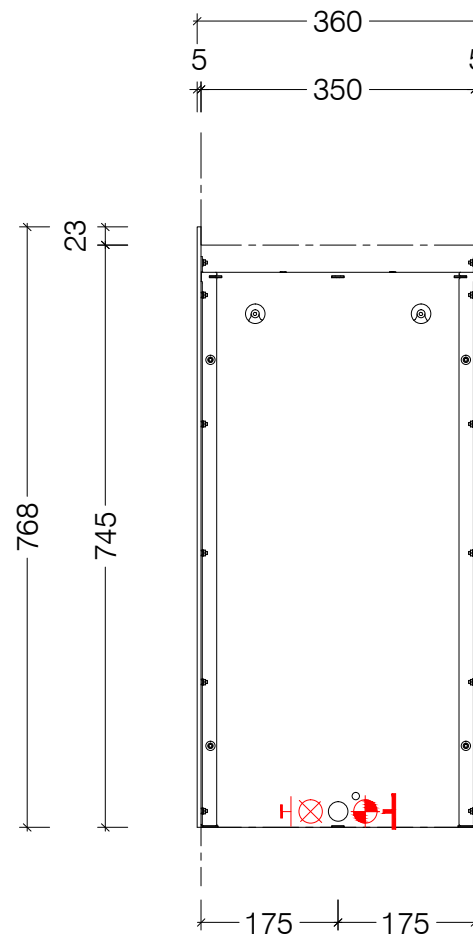

Top View

Front View

 Gas supply by specialist into side of unit for line burner

 Electrical supply by specialist into side of unit for igniter

Side View

Element 80 FL - Built In Double Sided