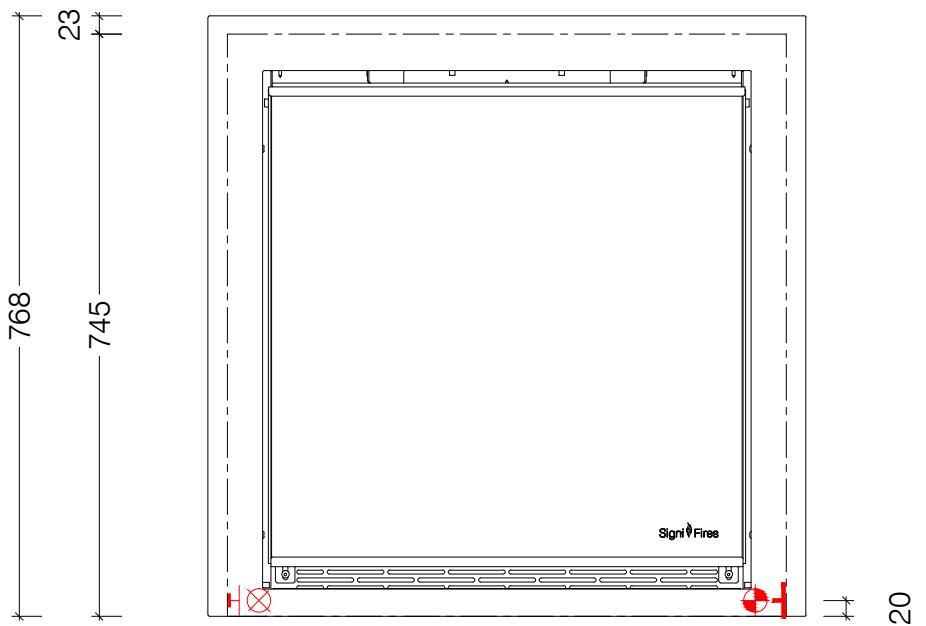

Top View

Front View

 Gas supply by specialist into side of unit for line burner

 Electrical supply by specialist into side of unit for igniter

Side View

Element 80 FL - Built In Double Sided