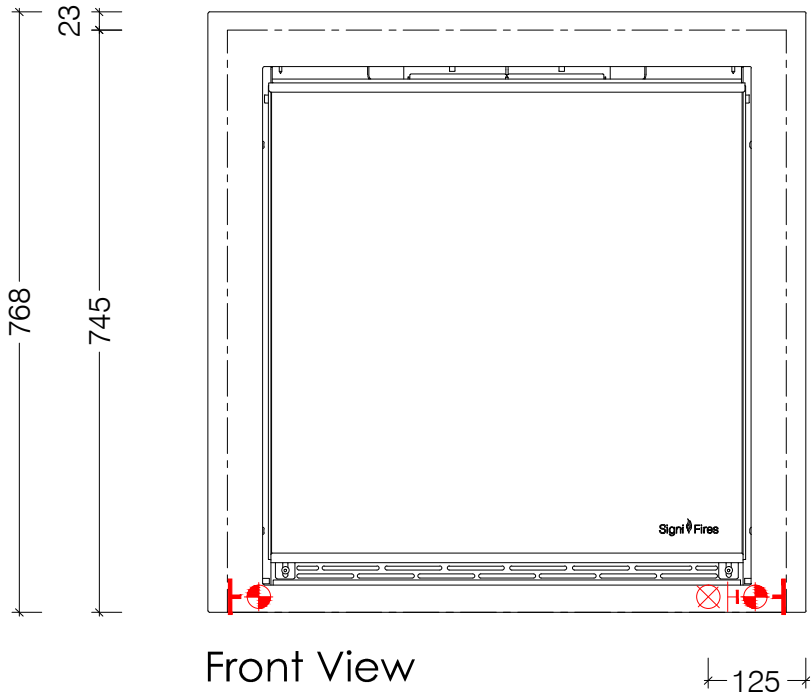

Top View

Front View

Side View

 Gas supply by specialist into back of unit for line burner

 Electrical supply by specialist into left or right side of unit for igniter

## Element 80 FL - Built In Single Sided