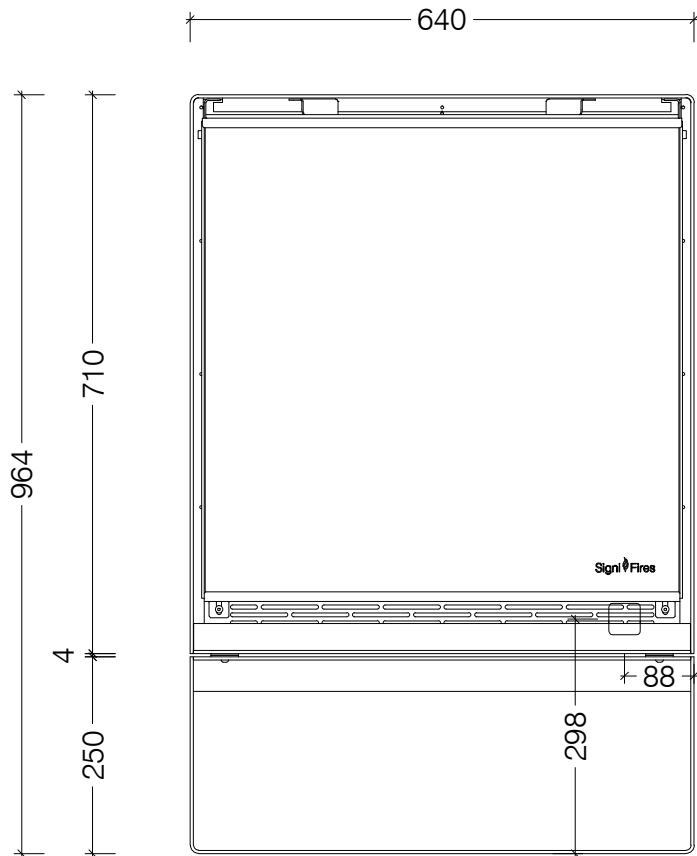

Top View

 Gas supply by specialist into back of unit for line burner

 Electrical supply by specialist into back of unit for igniter

Front View

Side View

Element 80 FL - Freestanding Single Sided