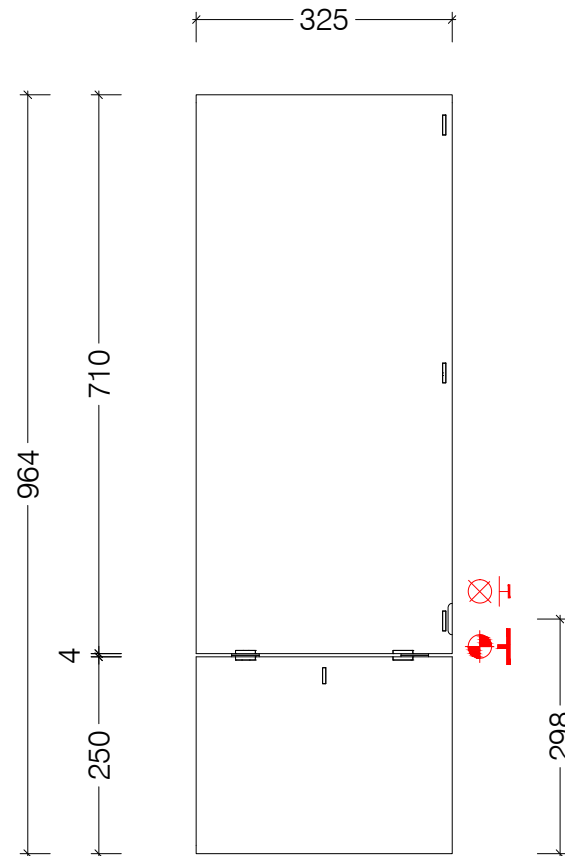

Top View

 Gas supply by specialist into back of unit for line burner

 Electrical supply by specialist into back of unit for igniter

Front View

Side View

Element 80 FL - Freestanding Single Sided