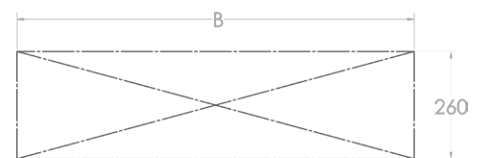

Drop-In Fireplace

- VFDI 800-1200 -

The Drop-In Fireplace is ideal for heating up large open-plan spaces, with its sleek and minimalistic design.

The Drop-In Fireplace comes together through the use of brushed stainless steel, heat resistant coatings, tempered fireglass and tasteful design application.

Available in three sizes for medium sized to extremely large open-plan spaces, the Drop-In fireplace is able to comfortably heat up 108m², 131m² and 163m² spaces respectively

CUT OUT SIZE

MODEL	SIZE (A)	SIZE (B)
VFDI-800	780	720
VFDI-1000	980	920
VFDI-1200	1180	1120