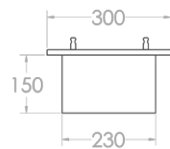

Drop-In Fireplace

- VFDI 800-1200 -

The Drop-In Fireplace is ideal for heating up large open-plan spaces, with its sleek and minimalistic design.

The Drop-In Fireplace comes together through the use of brushed stainless steel, heat resistant coatings, tempered fireglass and tasteful design application.

Available in three sizes for medium sized to extremely large open-plan spaces, the Drop-In fireplace is able to comfortably heat up 108m², 131m² and 163m² spaces respectively

CUT OUT SIZE

MODEL	SIZE (A)	SIZE (B)
VFDI-800	780	720
VFDI-1000	980	920
VFDI-1200	1180	1120

2x VENT PANELS INCLUDED

SAFETY, STYLE & QUALITY THAT LASTS

CHAD-O-CHEF
Lifestyle products

Since 1983

Drop-In Fireplace

- VFDI 800-1200 -

SPECIFICATIONS

Model	VFDI800	VFDI1000	VFDI1200
Gas type	LPG or Nat.	LPG or Nat.	LPG or Nat.
Operating pres.	2,8 kPa	2,8 kPa	2,8 kPa
Min Regu. size	2 kg/hr	2 kg/hr	2 kg/hr
Max. gas cons.	0.64 kg/hr	0.75 kg/hr	0.84 kg/hr
Max. mJ input	36 mJ/hr	37.5 mJ/hr	49 mJ/hr
Max. kW input	9 kW/hr	10.6 kW/hr	12 kW/hr
Gas inlet con.	Ø8mm comp.	Ø8mm comp.	Ø8mm comp.
Ignition	Piezo Spark	Piezo Spark	Piezo Spark
ODS (Pilot jet)	min 18.5% O ₂	min 18.5% O ₂	min 18.5% O ₂
Coals	14	22	24
Pebbles	12	18	20
Min. Room size	97m ³	101m ³	132m ³
Max. Room size	399m ³	416m ³	544m ³