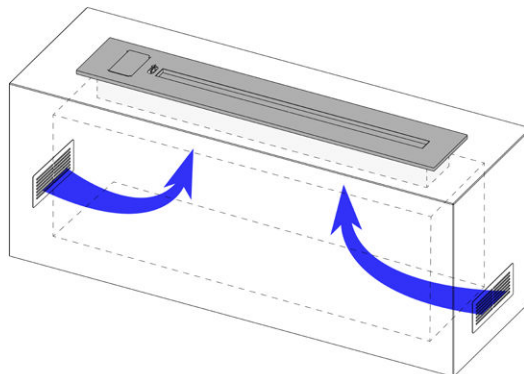

FIREPLACE FINISHES

Stainless Frame
Ti led Back

Stainless Frame
Plain Back

BURNER FINISHES

White Ceramic
Pebbles

Black Ceramic
Coals

Aztec Gold
Glass

Azure Blue
Glass

Crystal Clear
Glass

Diamond Black
Glass