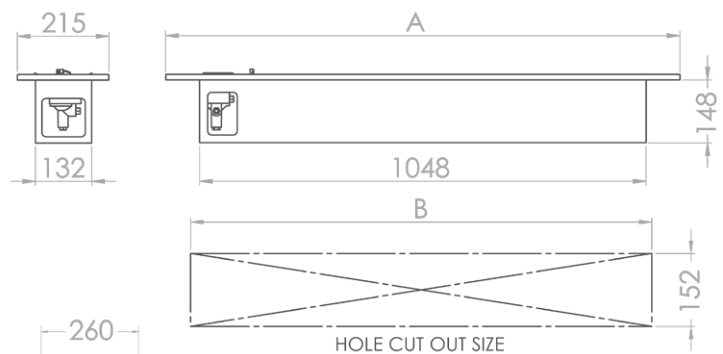

Flameline Drop-In

- VFSL 800-1600 -

The Flameline Drop-In Fireplace features an elegant & minimalistic, fully Stainless Steel form factor. Embracing Avant-Garde styling found in modern homes.

Leading aesthetics is accompanied by a brand new burner design, aimed at lowering Gas consumption and improving heat output.

Available in three sizes for medium to large open-plan spaces, the Flameline Drop-In fireplace comfortably heats up 70m², 147m² and 181m² spaces respectively.

260
110
2x VENT PANELS INCLUDED

MODEL	SIZE (A)	SIZE (B)
VFSL-800	760	620
VFSL-1200	1210	1070
VFSL-1600	1660	1520

SAFETY, STYLE & QUALITY THAT LASTS

CHAD-O-CHEF
Lifestyle products

Since 1983

Flameline Drop-In

- VFSL 800-1600 -

SPECIFICATIONS

Model	VFSL800	VFSL1200	VFSL1600
Gas type	LPG or Nat.	LPG or Nat.	LPG or Nat.
Operating pres.	2,8 kPa	2,8 kPa	2,8 kPa
Min Regu. size	2 kg/hr	2 kg/hr	2 kg/hr
Max. gas cons.	0.42 kg/hr	0.88 kg/hr	1.08 kg/hr
Max. mJ input	21 mJ/hr	44 mJ/hr	54 mJ/hr
Max. kW input	5.8 kW/hr	12.2 kW/hr	15 kW/hr
Gas inlet con.	Ø8mm comp.	Ø8mm comp.	Ø8mm comp.
Ignition	Piezo Spark	Piezo Spark	Piezo Spark
ODS (Pilot jet)	min 18.5% O ₂	min 18.5% O ₂	min 18.5% O ₂
Coals	N/A	N/A	N/A
Pebbles	N/A	N/A	N/A
Min. Room size	57m ³	119m ³	146m ³
Max. Room size	233m ³	489m ³	598m ³