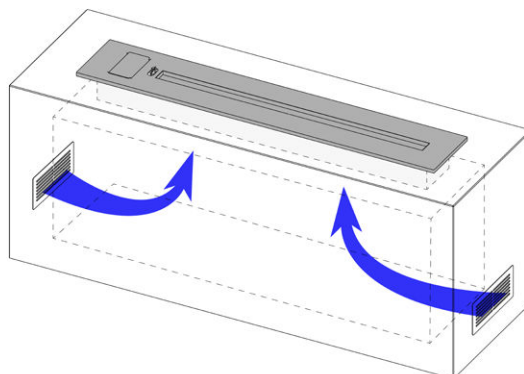

FIREPLACE FINISHES

Stainless Frame

Black Frame

BURNER FINISHES

Aztec Gold Glass

Azure Blue Glass

Crystal Clear Glass

Diamond Black Glass

Mix 'n Match Glass

Mix 'n Match Glass