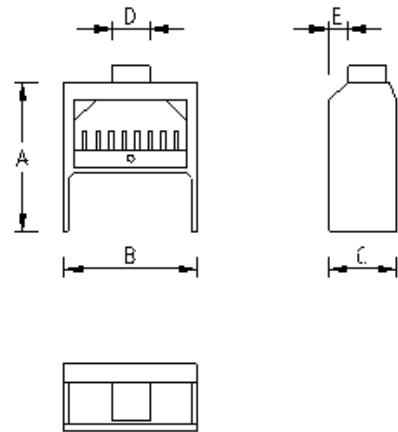

HOME FIRE SLIMLINE FREESTANDING UNIT

SLIMLINE FREESTANDING UNIT

SLIMLINE FREESTANDING UNIT							HEATING AREA m ³
MODEL	A	B	C	D	E	F	WOOD/ANTRACITE
600	915	610	420	180	195	3600	120
700	915	710	420	220	150	3600	150