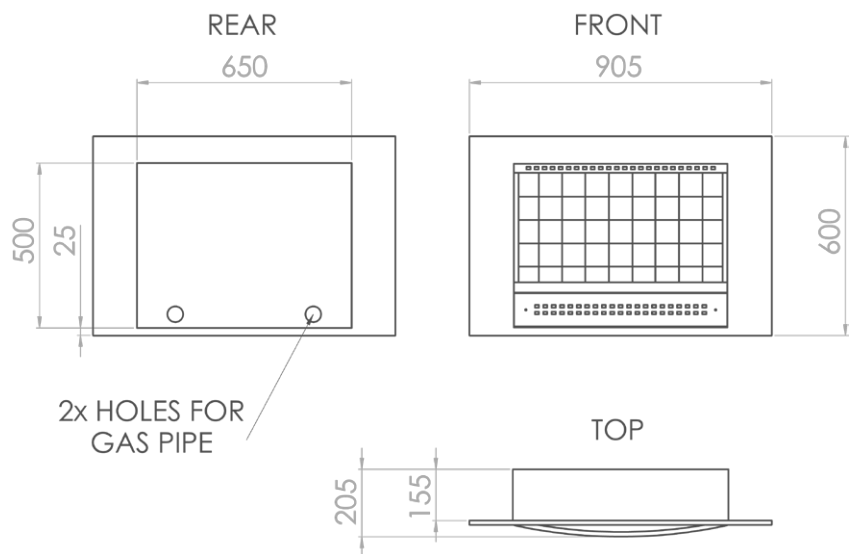

The Picture Fireplace utelises brushed stainless steel, heat resistant coatings, tempered fireglass and tasteful design application, to heat up spaces in homes up to 72m².

SAFETY, STYLE & QUALITY THAT LASTS

Since 1983
CHAD-O-CHEF
Lifestyle products

Picture Fireplace

- VFP 700 -

SPECIFICATIONS

| | |
|-----------------------------|--------------------------|
| <i>Model</i> | VFP700 |
| <i>Gas type</i> | LPG or Nat. |
| <i>Operating pressure</i> | 2,8 kPa |
| <i>Min Regulator size</i> | 2 kg/hr |
| <i>Max. gas consumption</i> | 0.42 kg/hr |
| <i>Max. mJ input</i> | 21 mJ/hr |
| <i>Max. kW input</i> | 6 kW/hr |
| <i>Gas inlet connection</i> | Ø8mm comp. |
| <i>Ignition</i> | Piezo Spark |
| <i>ODS (Pilot jet)</i> | min 18.5% O ₂ |
| <i>Coals</i> | 7 |
| <i>Pebbles</i> | 7 |
| <i>Min. Room size</i> | 56m ³ |
| <i>Max. Room size</i> | 233m ³ |

INSTALLATION INSTRUCTIONS

The Picture Fireplace is best viewed at standing height and is designed to fit into an aperture left in a wall that is 160-200mm deep. The hole can also be in a box, built off of an existing wall.

There are two holes positioned in the back of the fireplace for a gas pipe to be led into the fireplace.

The shallow depth of the Picture Fireplace means it is easily added into existing homes without taking up too much space into a pre-existing living area.