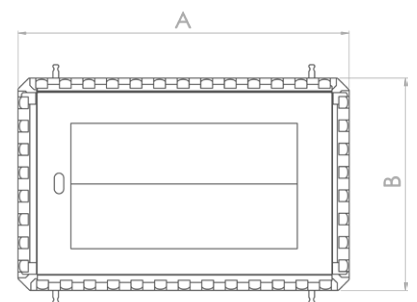

# Universal Grate Double Sided

- VFGD 700-800 -

\*Universal Double Sided Grate does not include Firebox

The Universal Grate Double Sided is designed to be retrofit into new or existing fireplace boxes. It replaces the older wood burning grates, giving you the traditional look, with the ease of Gas heating and zero cleaning afterwards.

The Universal Grate Double Sided comes in two sizes and is perfect for very large traditionally styled spaces, with its ability to heat 131m<sup>2</sup>, with an all round viewing angle.

Model	A	B
700	705	460
800	815	560