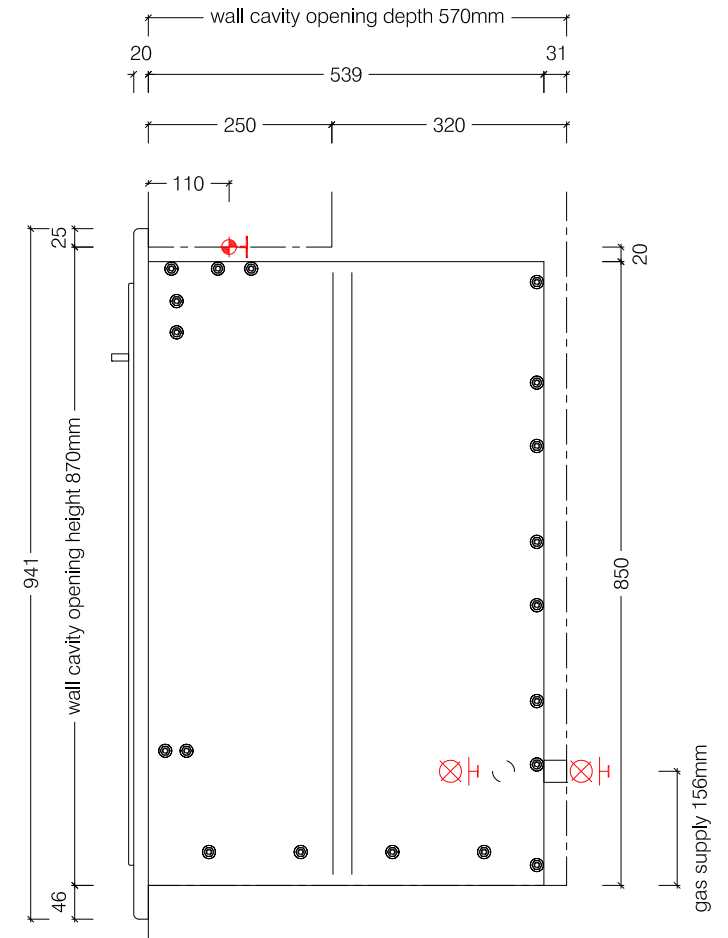

Top View

Front View

-  Electrical supply by specialist to top of unit for light fitting
-  Gas supply by specialist for gas grill insert

Side View

Minimum Chimney
Internal size
350 * 450 mm

1200 Built In Braai Body