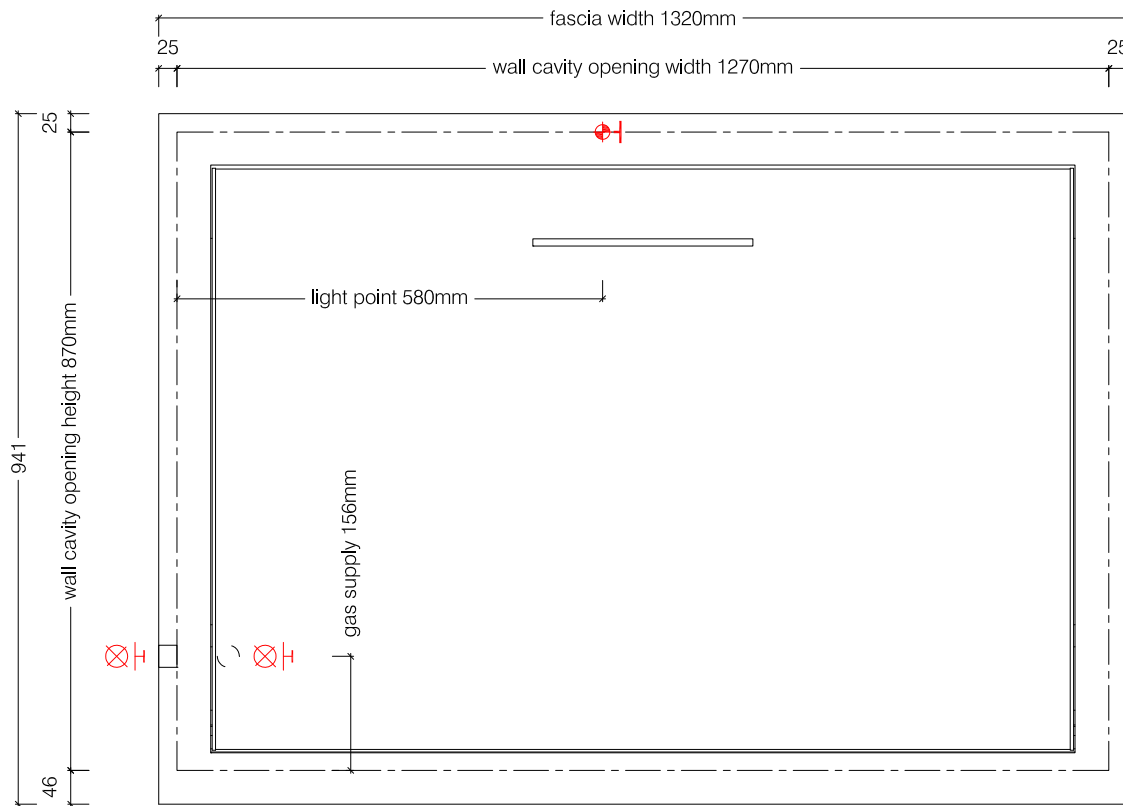

Top View

Front View

-  Electrical supply by specialist to top of unit for light fitting
-  Gas supply by specialist for gas grill insert

Side View

Minimum Chimney
Internal size
350 * 450 mm

1200 Built In Braai Body