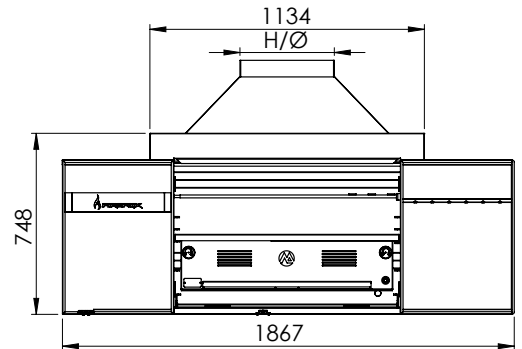

# BUILT IN BRAAI

**GAS**

A NEW GENERATION IN BRAAIS

1000 GAS BRAAI, MILD STEEL/3CR12 BODY PAINTED BLACK, STAINLESS STEEL SIDEWARDS OPENING DOORS

1000 MULTIFUNCTION GAS  
SIDEWARDS OPENING DOORS

PRODUCT	GRILLING AREA	A	B	C	D	E	F	G	H	Ø	J	K	L
800 GAS	695x390	855	842	790	703	808	273	200	400	300	440	225	282
1000 GAS	700x420	1020	742	955	523	708	273	200	400	300	430	117	192
1200 GAS	1047x420	1200	842	1135	703	808	273	350	500	450	440	225	282