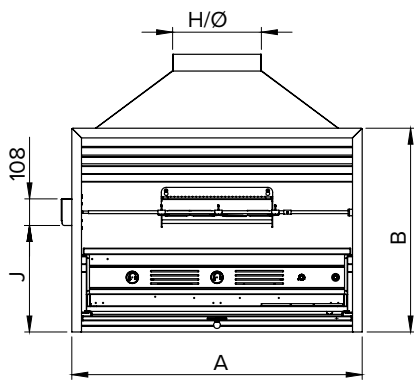

# BUILT IN BRAAI

**GAS**

A NEW GENERATION IN BRAAIS

1000 GAS BRAAI, MILD STEEL/3CR12 BODY PAINTED BLACK, STAINLESS STEEL SIDEWARDS OPENING DOORS

1000 MULTIFUNCTION GAS  
SIDEWARDS OPENING DOORS

PRODUCT	GRILLING AREA	A	B	C	D	E	F	G	H	Ø	J	K	L
800 GAS	695x390	855	842	790	703	808	273	200	400	300	440	225	282
1000 GAS	700x420	1020	742	955	523	708	273	200	400	300	430	117	192
1200 GAS	1047x420	1200	842	1135	703	808	273	350	500	450	440	225	282