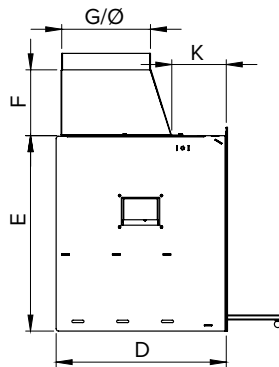

# BUILT IN BRAAI

**GAS**

A NEW GENERATION IN BRAAIS

1000 GAS BRAAI, MILD STEEL/3CR12 BODY PAINTED BLACK, STAINLESS STEEL SIDEWARDS OPENING DOORS

1000 MULTIFUNCTION GAS  
SIDEWARDS OPENING DOORS

PRODUCT	GRILLING AREA	A	B	C	D	E	F	G	H	Ø	J	K	L
800 GAS	695x390	855	842	790	703	808	273	200	400	300	440	225	282
1000 GAS	700x420	1020	742	955	523	708	273	200	400	300	430	117	192
1200 GAS	1047x420	1200	842	1135	703	808	273	350	500	450	440	225	282