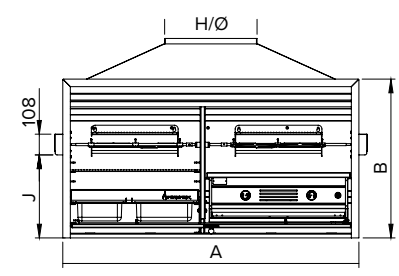

1200 COMBO BRAAI IN 3CR12/STAINLESS STEEL

1200 COMBO

1500 COMBO C/W NO 1 GAS

1500 COMBO C/W NO 2 GAS

PRODUCT	A	B	C	D	E	F	G	H	Ø	J	K
1200 COMBO	1270	842	1205	703	808	220	350	500	450	440	225
1500 COMBO 1	1570	842	1505	703	808	220	350	500	450	440	225
1500 COMBO 2	1570	842	1505	703	808	220	350	500	450	440	225

STANDARD FEATURES ON COMBO BRAAIS

BRAAI SIZE	GATHER OPTION	SLIDE IN DOOR	SIDE DOORS	EMBER MAKER	EMBER TRAY	SS GRID	SS DRAWER
CHARCOAL SECTION							
1200	350 x 500 or 450 Ø	✓	—	—	✓	✓	1x S 1x L
1500 1	350 x 500 or 450 Ø	✓	—	—	✓	✓	1x S 1x L
1500 2	350 x 500 or 450 Ø	✓	—	—	✓	✓	1x S 1x L
GAS SECTION							
1200	350 x 500 or 450 Ø	✓	—	N/A	N/A	N/A	N/A
1500 1	350 x 500 or 450 Ø	✓	—	N/A	N/A	N/A	N/A
1500 2	350 x 500 or 450 Ø	✓	—	N/A	N/A	N/A	N/A