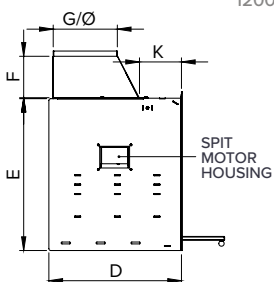

1200 COMBO BRAAI IN 3CR12/STAINLESS STEEL

1200 COMBO

1500 COMBO C/W NO 1 GAS

1500 COMBO C/W NO 2 GAS

PRODUCT	A	B	C	D	E	F	G	H	Ø	J	K
1200 COMBO	1270	842	1205	703	808	220	350	500	450	440	225
1500 COMBO 1	1570	842	1505	703	808	220	350	500	450	440	225
1500 COMBO 2	1570	842	1505	703	808	220	350	500	450	440	225

STANDARD FEATURES ON COMBO BRAAIS

BRAAI SIZE	GATHER OPTION	SLIDE IN DOOR	SIDE DOORS	EMBER MAKER	EMBER TRAY	SS GRID	SS DRAWER
CHARCOAL SECTION							
1200	350 x 500 or 450 Ø	✓	—	—	✓	✓	1x S 1x L
1500 1	350 x 500 or 450 Ø	✓	—	—	✓	✓	1x S 1x L
1500 2	350 x 500 or 450 Ø	✓	—	—	✓	✓	1x S 1x L
GAS SECTION							
1200	350 x 500 or 450 Ø	✓	—	N/A	N/A	N/A	N/A
1500 1	350 x 500 or 450 Ø	✓	—	N/A	N/A	N/A	N/A
1500 2	350 x 500 or 450 Ø	✓	—	N/A	N/A	N/A	N/A

OPTIONAL EXTRAS ON COMBO BRAAIS

220V SPIT MOTOR	CHICKEN & SPIT SWEWER	SPIT BASKET	SPIT BASKET DEEP	BRAAI PLATE SMALL	BRAAI PLATE LARGE	WARMING GRID LARGE	WARMING GRID SMALL
CHARCOAL SECTION							
				438x473	728x473		
✓	✓	✓	✓	✓	N/A	N/A	✓
✓	✓	✓	✓	✓	✓	N/A	✓
✓	✓	✓	✓	✓	N/A	N/A	✓
GAS SECTION							
				345x415	670x415		
✓	✓	N/A	N/A	✓	N/A	N/A	✓
✓	✓	N/A	N/A	✓	N/A	N/A	✓
✓	✓	✓	✓	✓	✓	N/A	✓