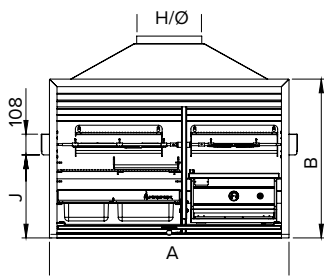

1200 COMBO BRAAI IN 3CR12/STAINLESS STEEL

1200 COMBO

1500 COMBO C/W NO 1 GAS

1500 COMBO C/W NO 2 GAS

PRODUCT	A	B	C	D	E	F	G	H	Ø	J	K
1200 COMBO	1270	842	1205	703	808	220	350	500	450	440	225
1500 COMBO 1	1570	842	1505	703	808	220	350	500	450	440	225
1500 COMBO 2	1570	842	1505	703	808	220	350	500	450	440	225

STANDARD FEATURES ON COMBO BRAAIS

BRAAI SIZE	GATHER OPTION	SLIDE IN DOOR	SIDE DOORS	EMBER MAKER	EMBER TRAY	SS GRID	SS DRAWER
CHARCOAL SECTION							
1200	350 x 500 or 450 Ø	✓	—	—	✓	✓	1x S 1x L
1500 1	350 x 500 or 450 Ø	✓	—	—	✓	✓	1x S 1x L
1500 2	350 x 500 or 450 Ø	✓	—	—	✓	✓	1x S 1x L
GAS SECTION							
1200	350 x 500 or 450 Ø	✓	—	N/A	N/A	N/A	N/A
1500 1	350 x 500 or 450 Ø	✓	—	N/A	N/A	N/A	N/A
1500 2	350 x 500 or 450 Ø	✓	—	N/A	N/A	N/A	N/A