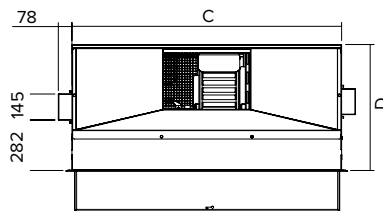

1200 COMBO BRAAI IN 3CR12/STAINLESS STEEL

1200 COMBO

1500 COMBO C/W NO 1 GAS

1500 COMBO C/W NO 2 GAS

PRODUCT	A	B	C	D	E	F	G	H	Ø	J	K
1200 COMBO	1270	842	1205	703	808	220	350	500	450	440	225
1500 COMBO 1	1570	842	1505	703	808	220	350	500	450	440	225
1500 COMBO 2	1570	842	1505	703	808	220	350	500	450	440	225

STANDARD FEATURES ON COMBO BRAAIS

BRAAI SIZE	GATHER OPTION	SLIDE IN DOOR	SIDE DOORS	EMBER MAKER	EMBER TRAY	SS GRID	SS DRAWER
CHARCOAL SECTION							
1200	350 x 500 or 450 Ø	✓	—	—	✓	✓	1x S 1x L
1500 1	350 x 500 or 450 Ø	✓	—	—	✓	✓	1x S 1x L
1500 2	350 x 500 or 450 Ø	✓	—	—	✓	✓	1x S 1x L
GAS SECTION							
1200	350 x 500 or 450 Ø	✓	—	N/A	N/A	N/A	N/A
1500 1	350 x 500 or 450 Ø	✓	—	N/A	N/A	N/A	N/A
1500 2	350 x 500 or 450 Ø	✓	—	N/A	N/A	N/A	N/A

OPTIONAL EXTRAS ON COMBO BRAAIS

220V SPIT MOTOR	CHICKEN & SPIT SWEWER	SPIT BASKET	SPIT BASKET DEEP	BRAAI PLATE SMALL	BRAAI PLATE LARGE	WARMING GRID LARGE	WARMING GRID SMALL
CHARCOAL SECTION							
				438x473	728x473		
✓	✓	✓	✓	✓	N/A	N/A	✓
✓	✓	✓	✓	✓	✓	N/A	✓
✓	✓	✓	✓	✓	N/A	N/A	✓
GAS SECTION							
				345x415	670x415		
✓	✓	N/A	N/A	✓	N/A	N/A	✓
✓	✓	N/A	N/A	✓	N/A	N/A	✓
✓	✓	✓	✓	✓	✓	N/A	✓