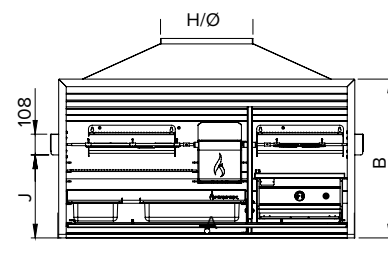

1200 COMBO BRAAI IN 3CR12/STAINLESS STEEL

1200 COMBO

1500 COMBO C/W NO 1 GAS

1500 COMBO C/W NO 2 GAS

PRODUCT	A	B	C	D	E	F	G	H	Ø	J	K
1200 COMBO	1270	842	1205	703	808	220	350	500	450	440	225
1500 COMBO 1	1570	842	1505	703	808	220	350	500	450	440	225
1500 COMBO 2	1570	842	1505	703	808	220	350	500	450	440	225

STANDARD FEATURES ON COMBO BRAAIS

BRAAI SIZE	GATHER OPTION	SLIDE IN DOOR	SIDE DOORS	EMBER MAKER	EMBER TRAY	SS GRID	SS DRAWER
CHARCOAL SECTION							
1200	350 x 500 or 450 Ø	✓	—	—	✓	✓	1x S 1x L
1500 1	350 x 500 or 450 Ø	✓	—	—	✓	✓	1x S 1x L
1500 2	350 x 500 or 450 Ø	✓	—	—	✓	✓	1x S 1x L
GAS SECTION							
1200	350 x 500 or 450 Ø	✓	—	N/A	N/A	N/A	N/A
1500 1	350 x 500 or 450 Ø	✓	—	N/A	N/A	N/A	N/A
1500 2	350 x 500 or 450 Ø	✓	—	N/A	N/A	N/A	N/A