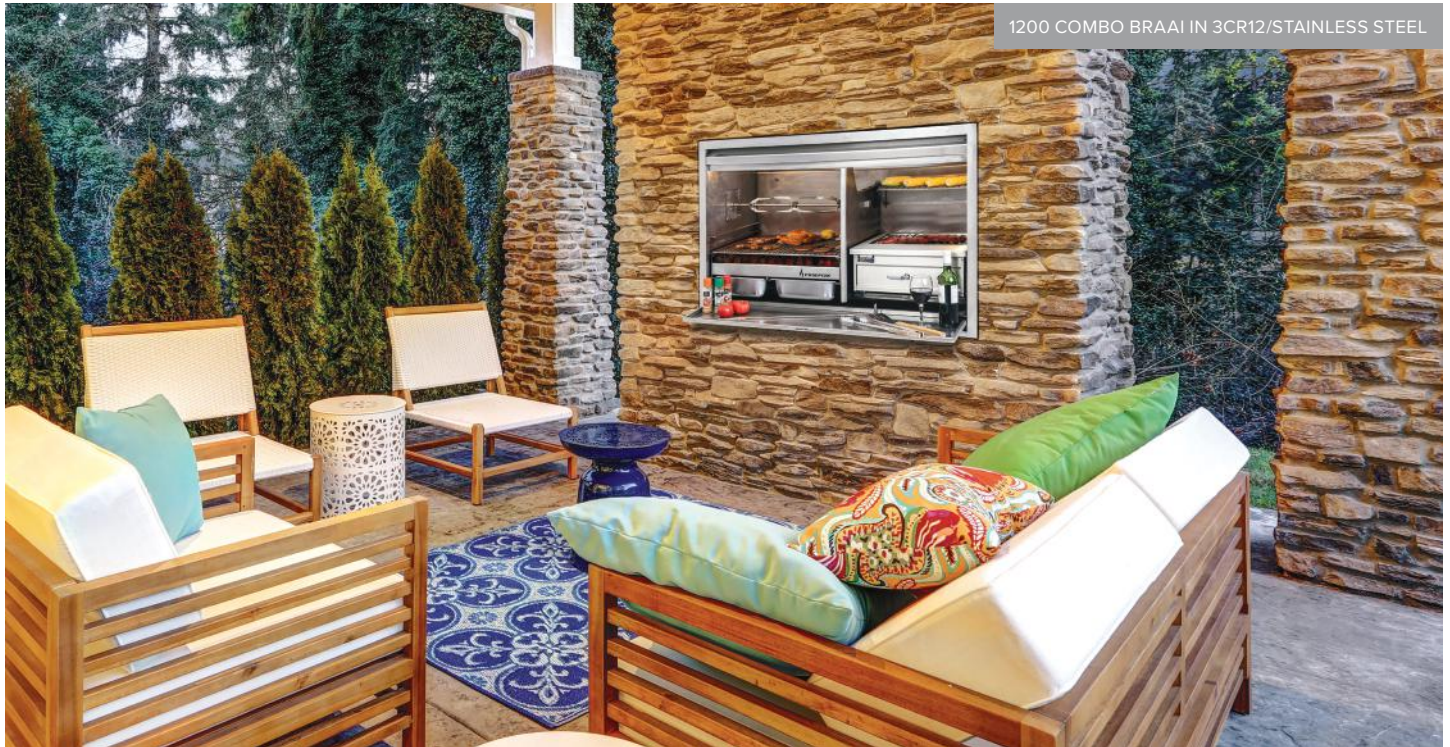

BUILT IN BRAAI

COMBO

CHARCOAL | WOOD | GAS

A NEW GENERATION IN BRAAIS

1200 COMBO BRAAI IN 3CR12/STAINLESS STEEL