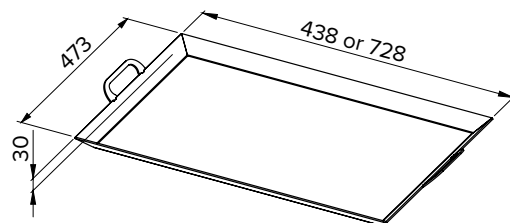

OPTIONAL ITEMS FOR OUR BUILT IN BRAAIS

BRAAI PLATE/WOK

Available in small or large size, these come c/w egg rings. Great for doing breakfasts, stir fries, fish & prawns.