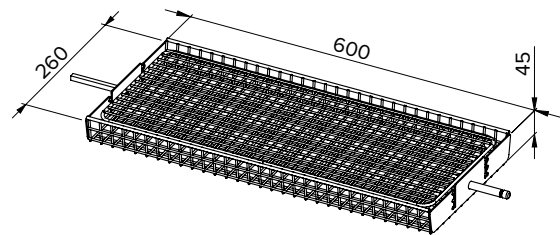

OPTIONAL ITEMS FOR OUR BRAAIS & GAS GRILLS

SPIT MOTORS

220V MOTOR

Fits into the Spit Motor Housing(s) included on each Built In Braai Box.

3V BATTERY MOTOR

Attaches to our Roasting Domes, Table Braais and Portable Spit Grillers.

CHICKEN SPIT & SKEWERS

Capable of rotisserie cooking 2 pieces of meat weighing in total up to 5kg. It is good practice to centralise the meat as best as possible on the shaft to minimise motor wear and retain meat shape.

SPIT BASKET

Enables the easy cooking of slower cooking meats such as chicken flatties, wors and chops.

DEEP SPIT BASKET

Can hold up to 4 pieces of meat weighing up to a total of 5kg, for easy cooking.

CLIP IN WARMING GRID

Available in 460 mm or 910 mm sizes. These warming grids can easily clip into the braai above the cooking surface. Great for keeping cooked meat warm or warming bread.

OPTIONAL ITEMS FOR OUR BUILT IN BRAAIS