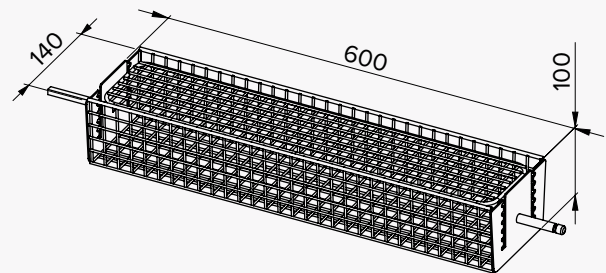

CHICKEN SPIT & SKEWERS

Capable of rotisserie cooking 2 pieces of meat weighing in total up to 5kg. It is good practice to centralise the meat as best as possible on the shaft to minimise motor wear and retain meat shape.

SPIT BASKET

Enables the easy cooking of slower cooking meats such as chicken flatties, wors and chops.

DEEP SPIT BASKET

Can hold up to 4 pieces of meat weighing up to a total of 5kg, for easy cooking.

CLIP IN WARMING GRID

Available in 460 mm or 910 mm sizes. These warming grids can easily clip into the braai above the cooking surface. Great for keeping cooked meat warm or warming bread.

OPTIONAL ITEMS FOR OUR BUILT IN BRAAIS