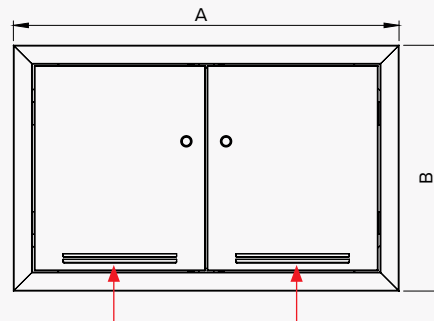

REQUIRED VENTILATION IN TERMS OF SANS 10087-1 TO ENABLE 1 X 9KG GAS BOTTLE TO BE LOCATED IN CUPBOARD

Our cupboard doors are designed with a small louver at the bottom of the door that meets the above legal requirement to put 1 x 9kg LP Gas bottle in this cupboard. This ventilation will also allow wood to breathe.

Note it is unsafe/illegal to put any combustible materials in the same cupboard as a LP Gas bottle. If you need to store both wood/charcoal and a gas bottle you will require 2 SEPARATE cupboards.

BUILT IN BRAAIS

PRODUCT	A	B	C	D	MATCHES WIDTH OF
770 CUPBOARD DOOR	770	650	620	500	700 MULTI-FUNCTION
855 CUPBOARD DOOR	855	650	705	500	800 GAS
1020 CUPBOARD DOOR	1020	650	870	500	1000 MULTI-FUNCTION
1200 CUPBOARD DOOR	1200	650	1050	500	1200 GAS
1270 CUPBOARD DOOR	1270	650	1120	500	1200 MULTI-FUNCTION/COMBO
1570 CUPBOARD DOOR	1570	650	1420	500	1500 MULTI-FUNCTION/COMBO

GAS GRILLS

COUNTER TOP MODELS	A	B	C	D
NO 2 - NO OVEN	735	640	585	490
NO 2 - WITH OVEN	735	500	585	350
NO 3 - NO OVEN	1077	640	927	490
NO 3 - WITH OVEN	1077	500	927	350
DROP IN MODELS	A	B	C	D
NO 2 - NO OVEN	950	850	800	700
NO 3 - NO OVEN	1300	850	1150	700