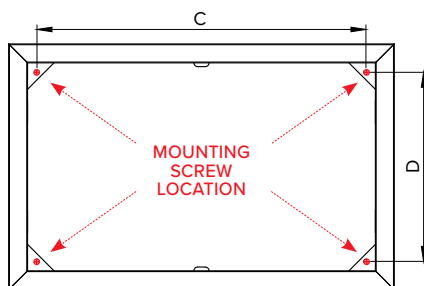

UNDER BRAAI / GAS GRILL CUPBOARD DOORS

Whether you are cooking on a wood/charcoal braai or a gas braai there is often a need to store wood/charcoal or a 9kg gas bottle near the braai area.

We manufacture cupboard doors to match the look and size of our braais and gas grills. These doors are available in a range of steels.

Leave a recess of the correct size under the braai/gas grill you are installing and these cupboard doors will simple bolt onto the brickwork.