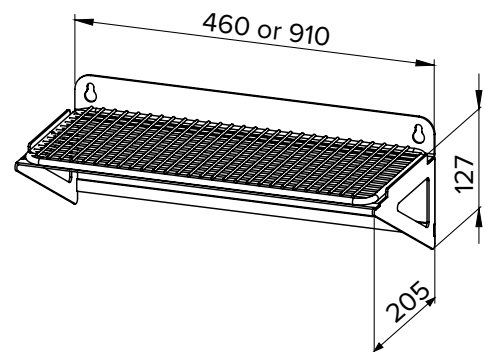

SPIT BASKET

Enables the easy cooking of slower cooking meats such as chicken flatties, wors and chops.

DEEP SPIT BASKET

Can hold up to 4 pieces of meat weighing up to a total of 5kg, for easy cooking.

CLIP IN WARMING GRID

Available in 460 mm or 910 mm sizes. These warming grids can easily clip into the braai above the cooking surface. Great for keeping cooked meat warm or warming bread.

OPTIONAL ITEMS FOR OUR BUILT IN BRAAIS